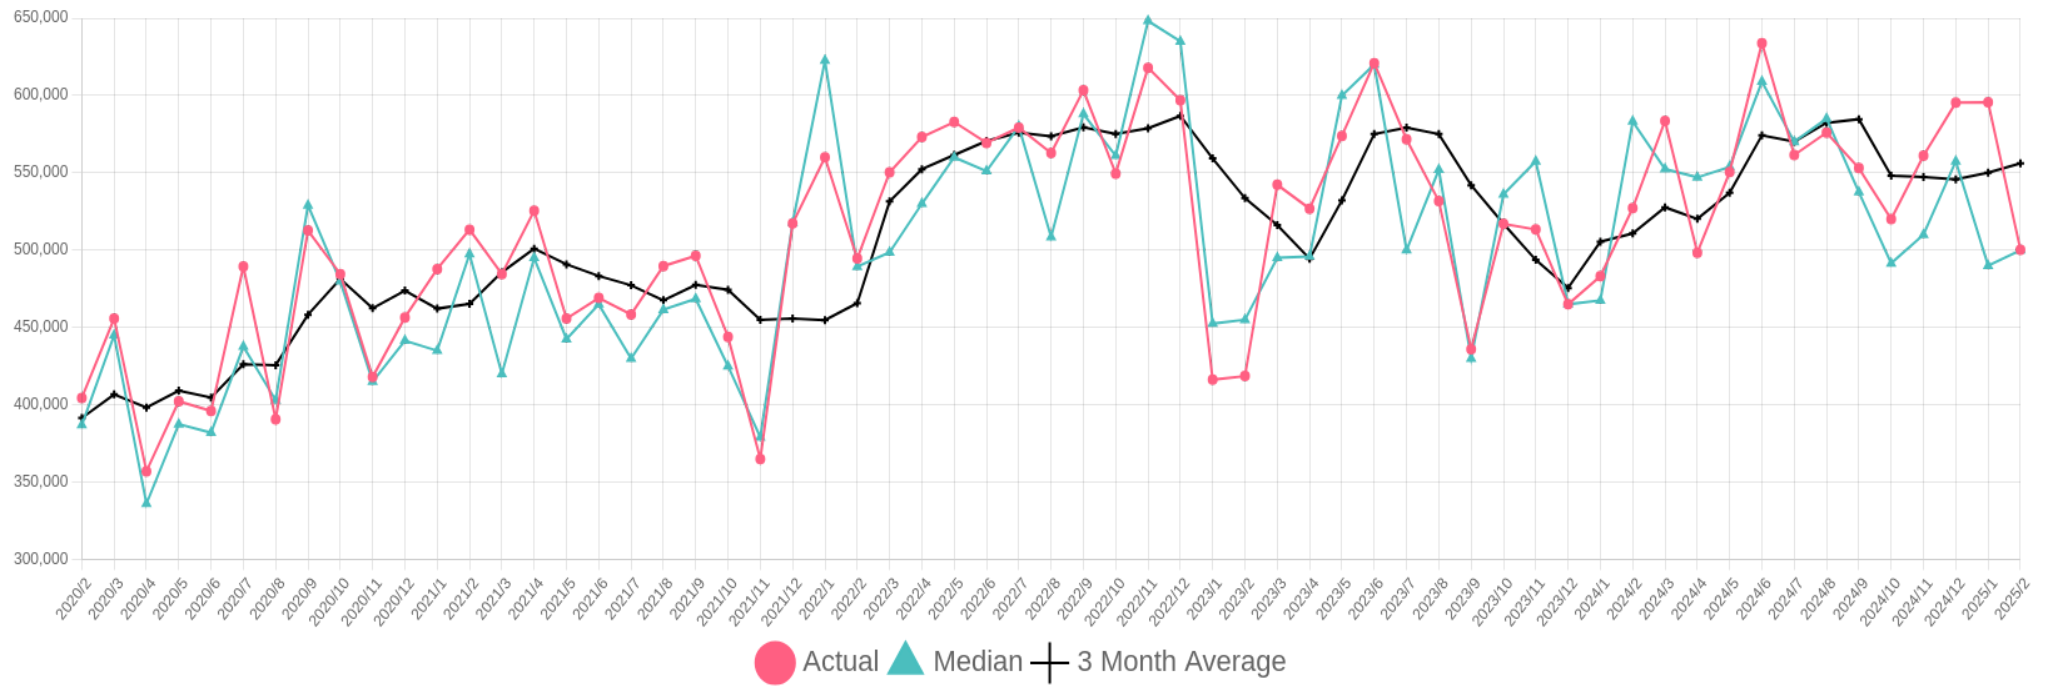

# PG City North Single Family Residential Sale Price

5 Year Chart