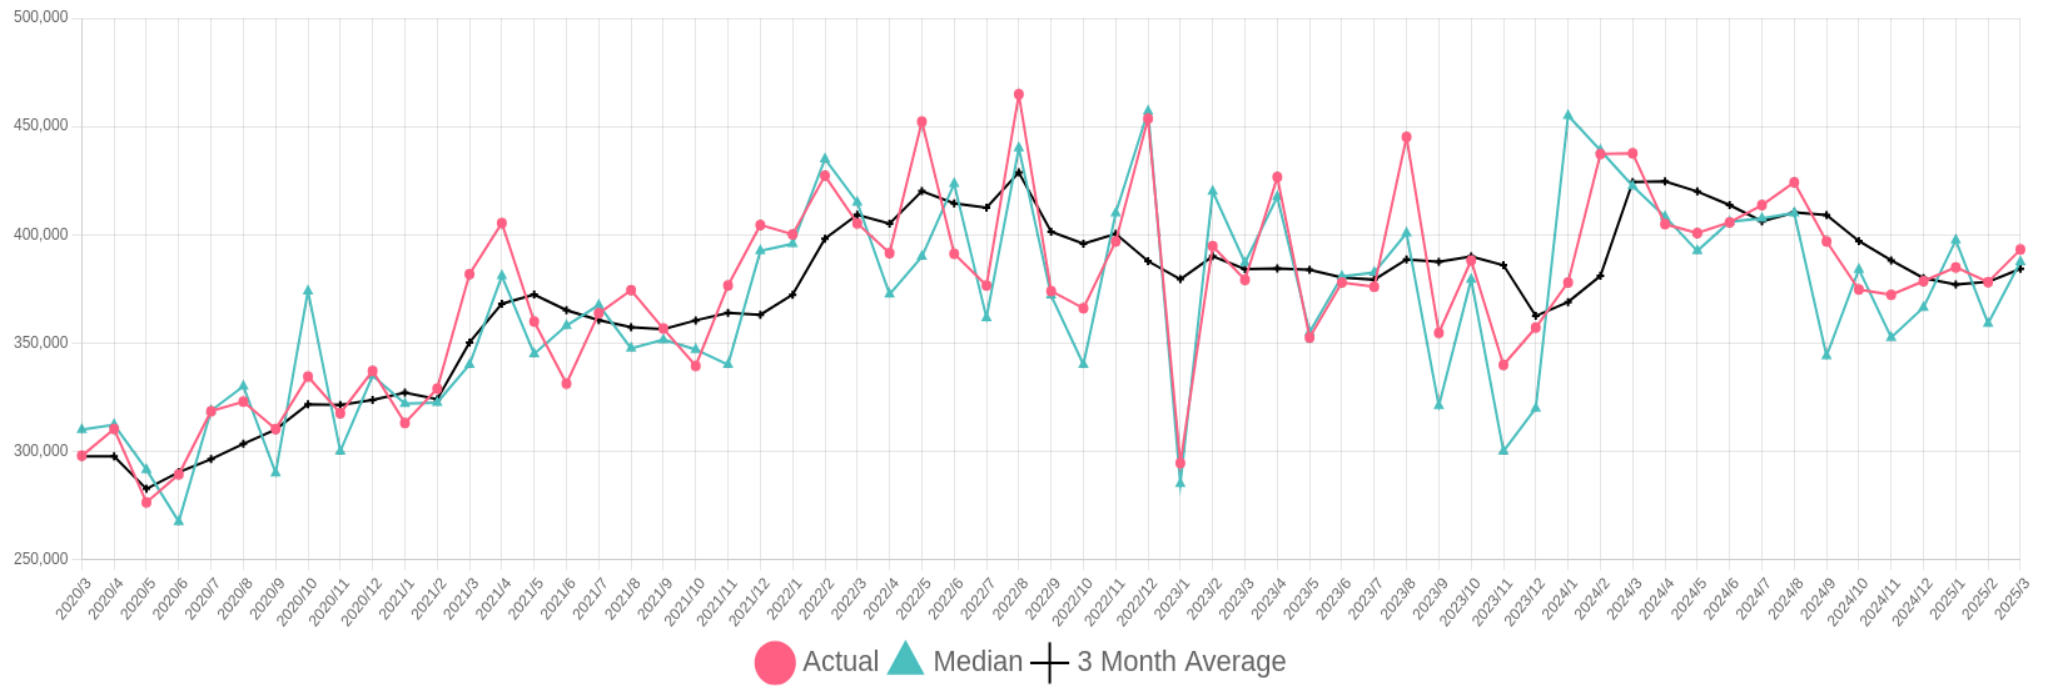

PG City Central Single Family Residential Sale Price

5 Year Chart