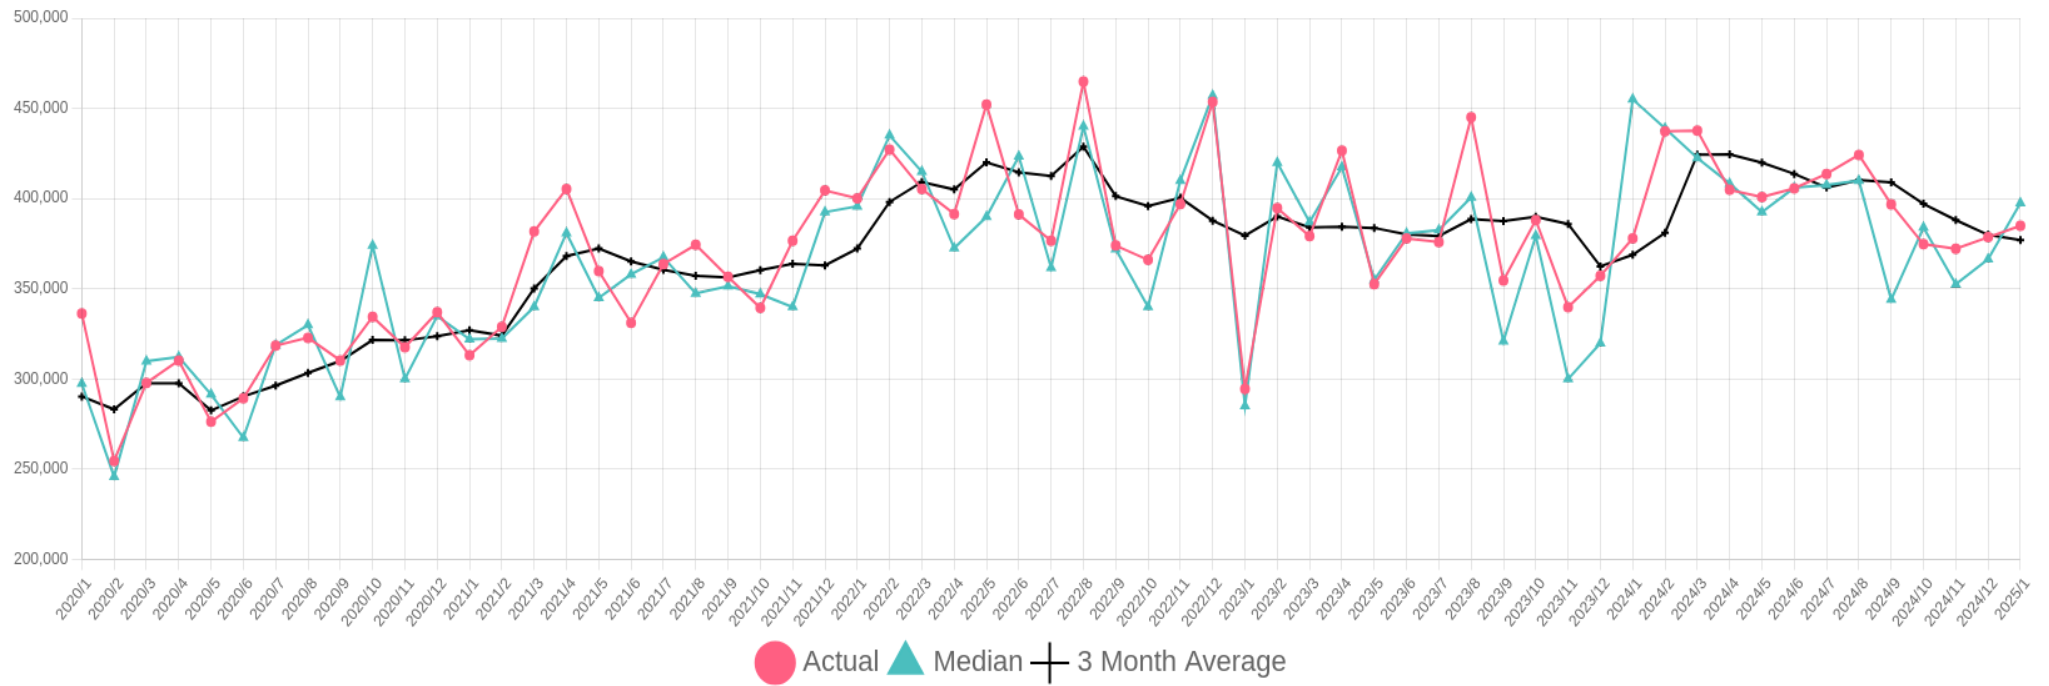

# PG City Central Single Family Residential Sale Price

5 Year Chart