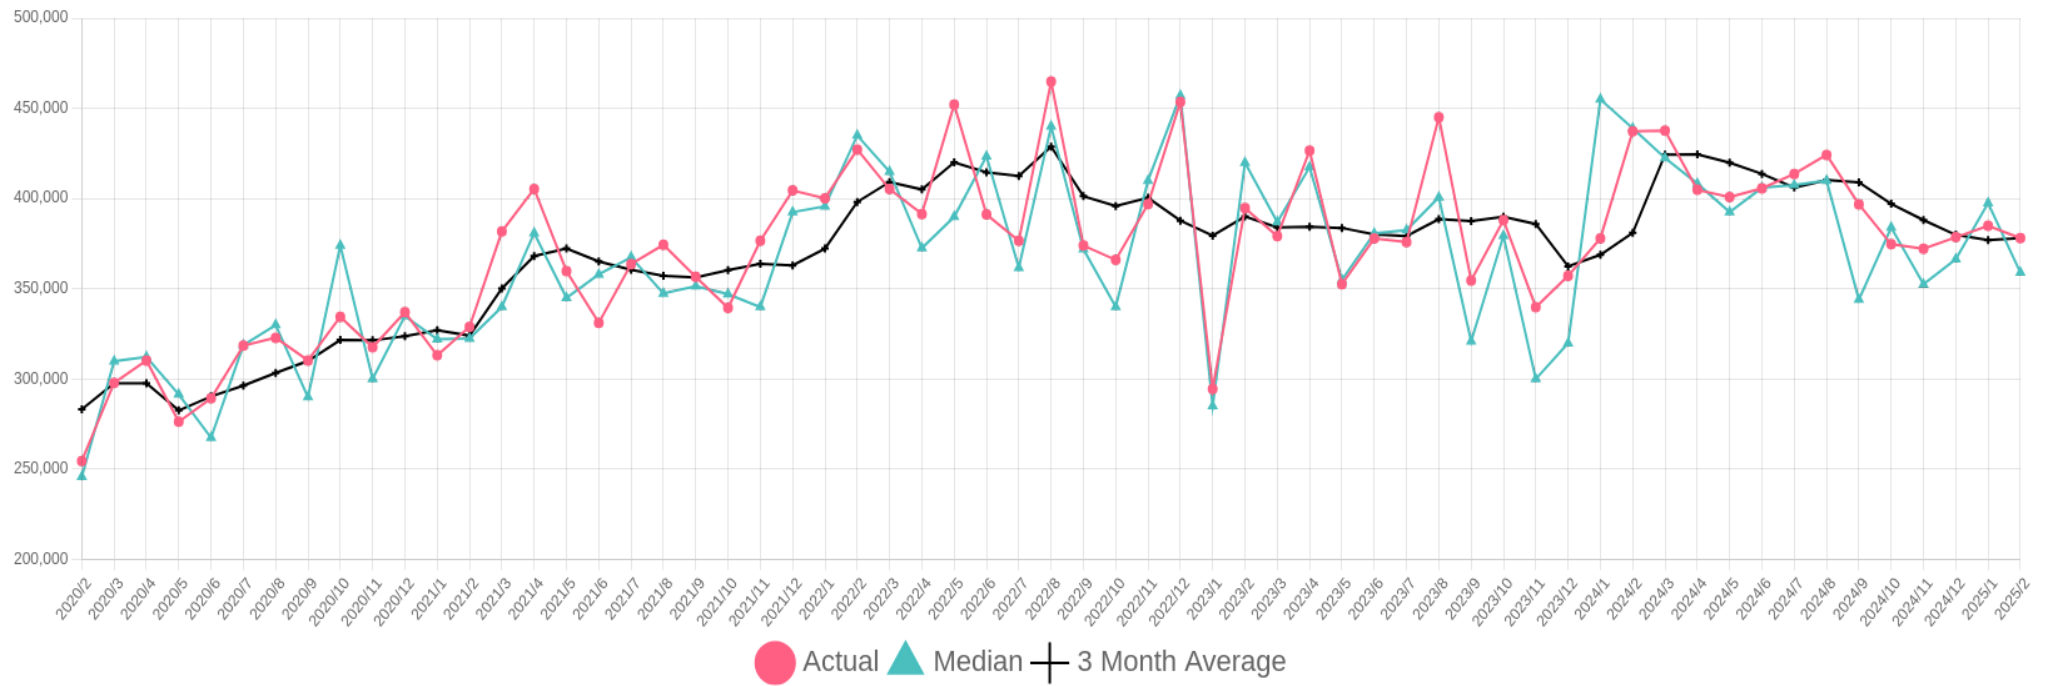

PG City Central Single Family Residential Sale Price

5 Year Chart