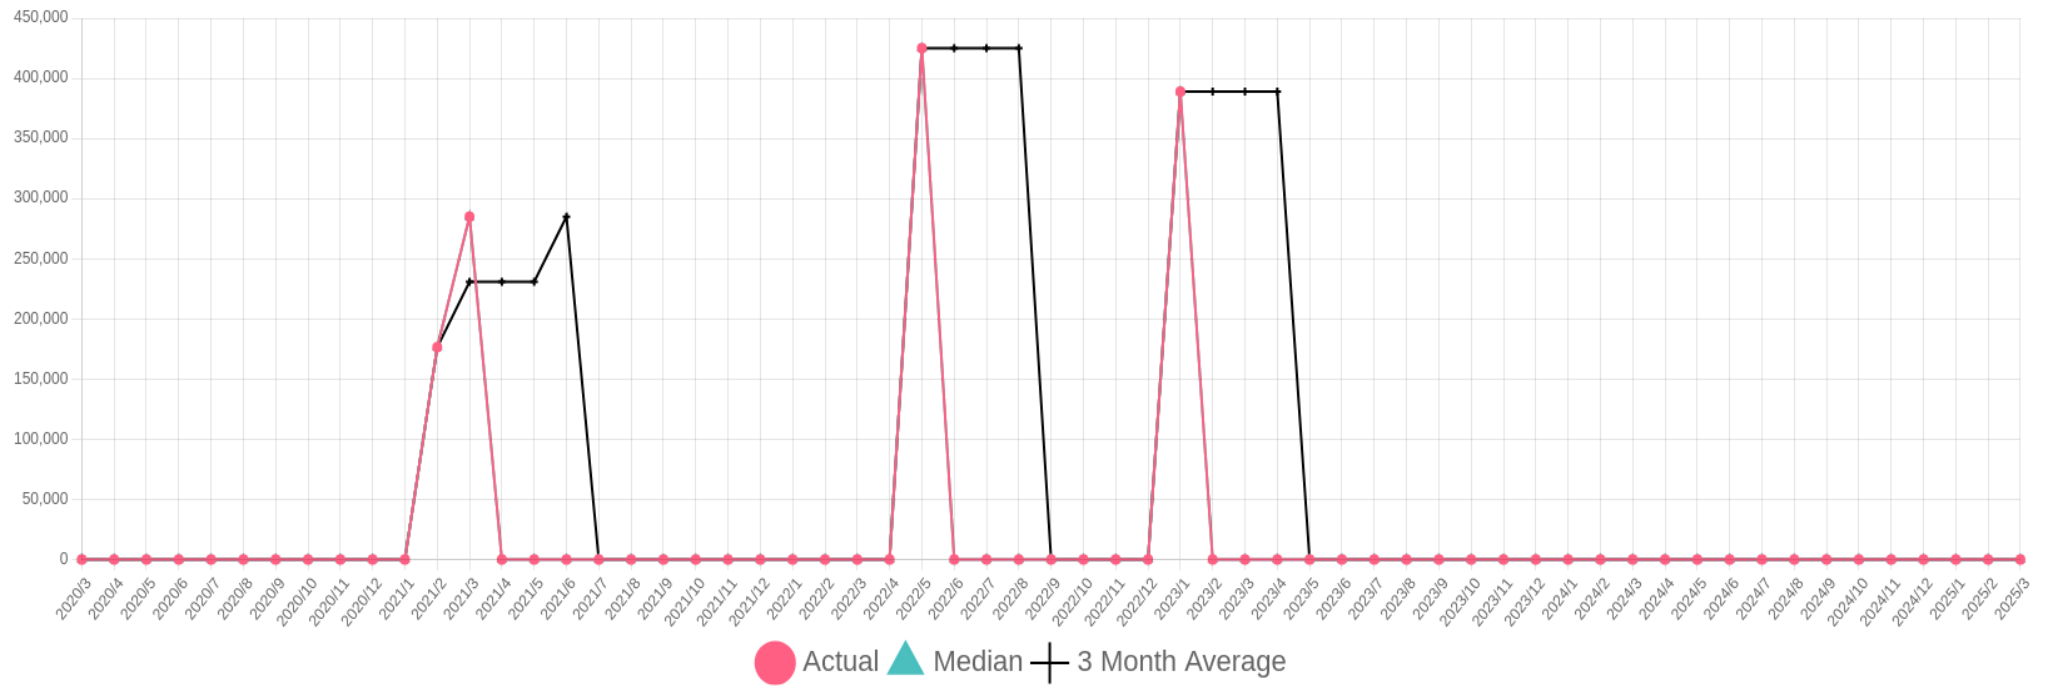

Iskut to Atlin Single Family Residential Sale Price

5 Year Chart