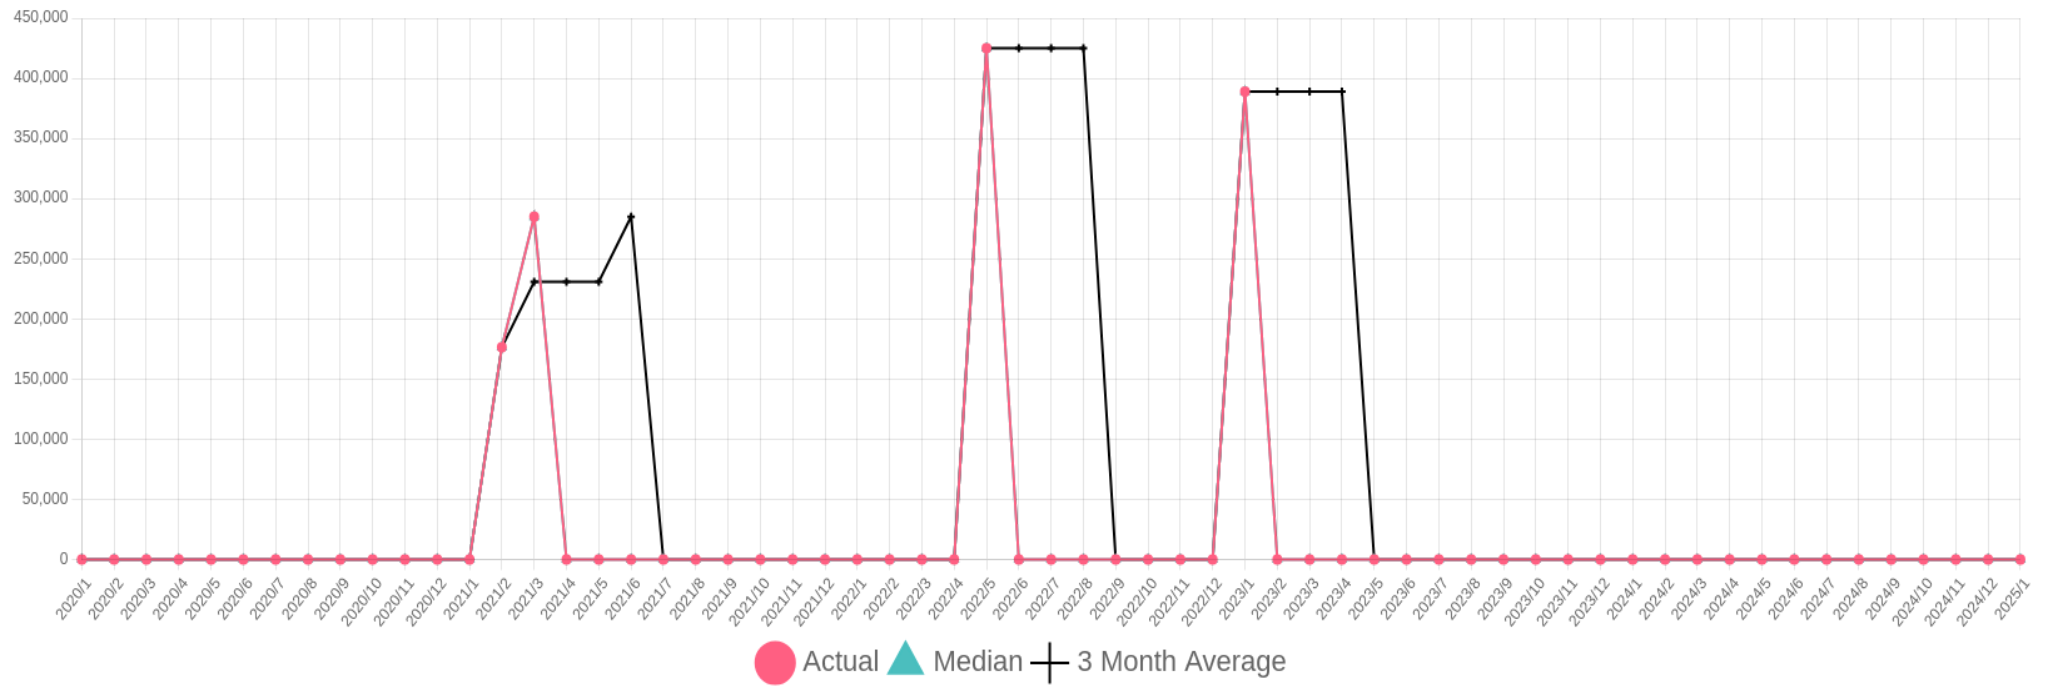

Iskut to Atlin Single Family Residential Sale Price

5 Year Chart