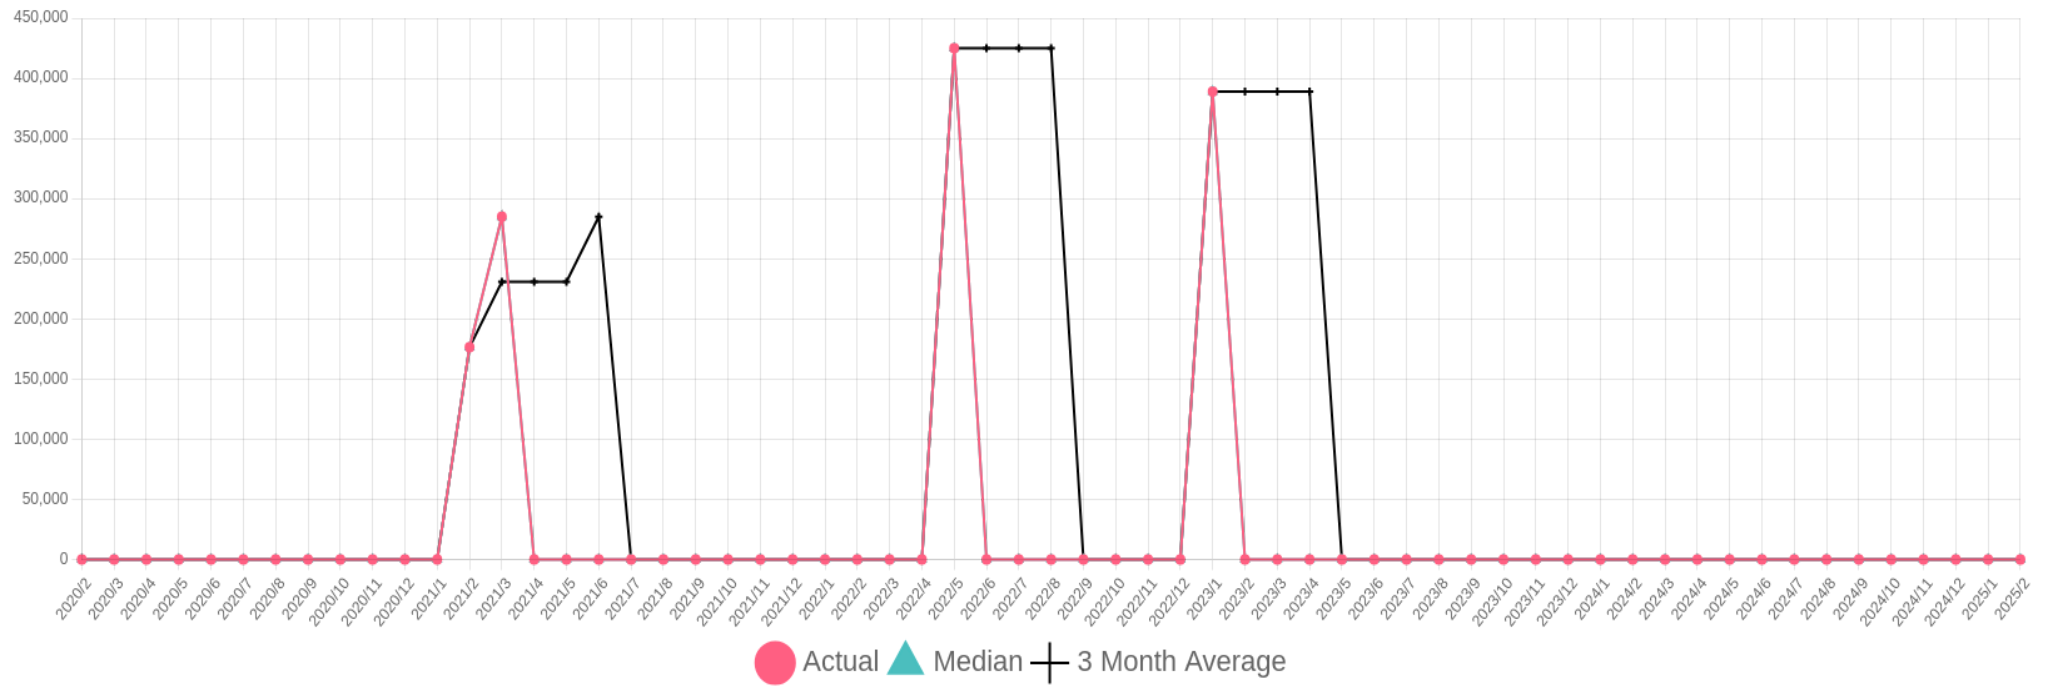

Iskut to Atlin Single Family Residential Sale Price

5 Year Chart