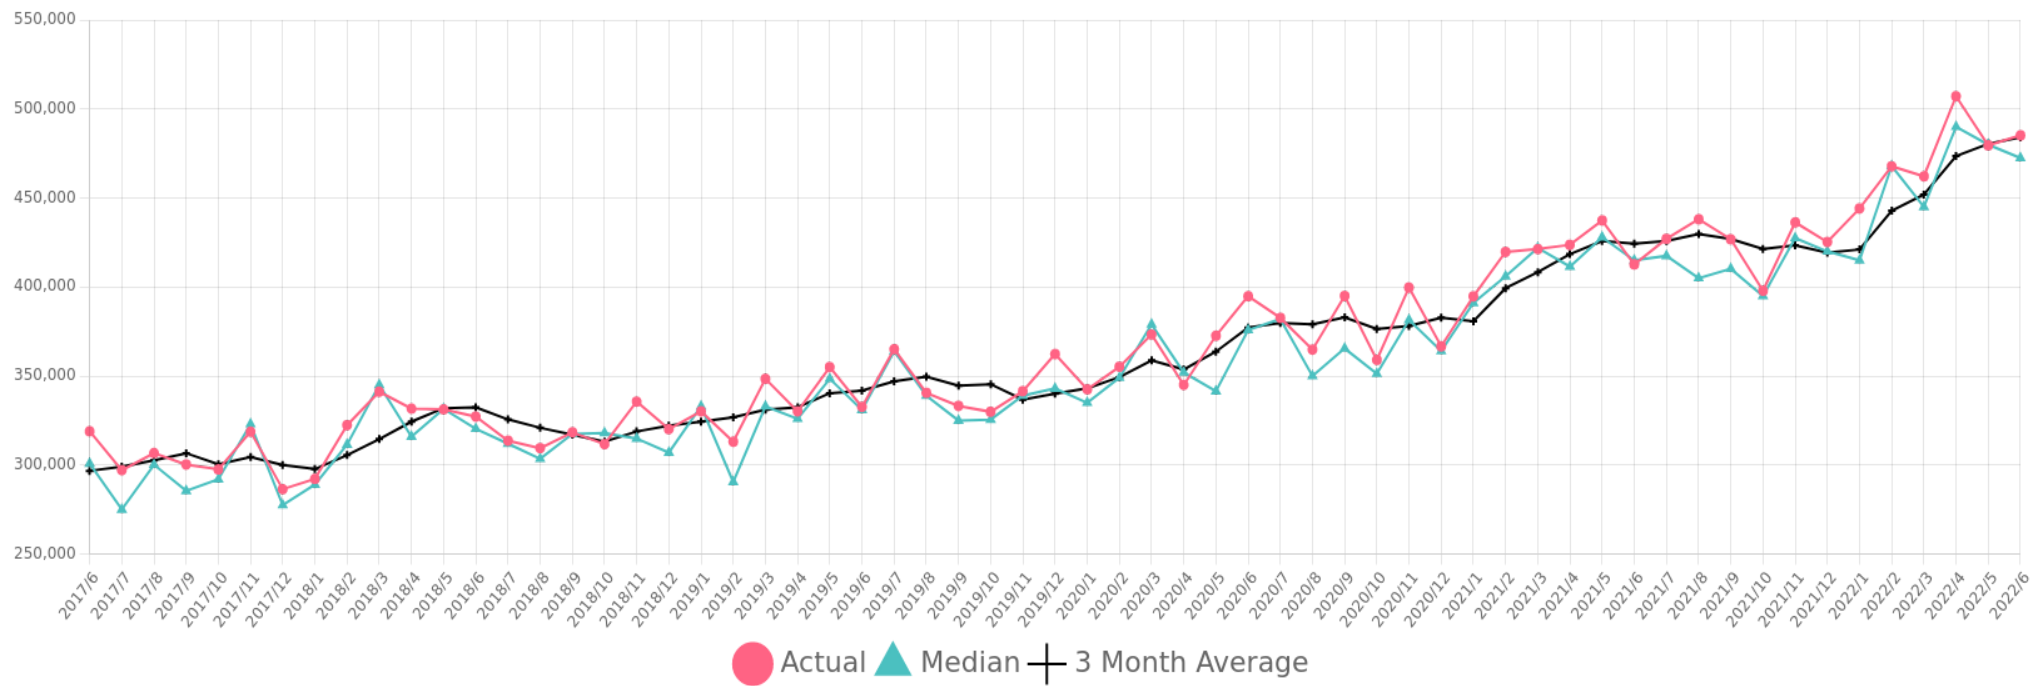

PG City West Single Family Residential Sale Price

5 Year Chart