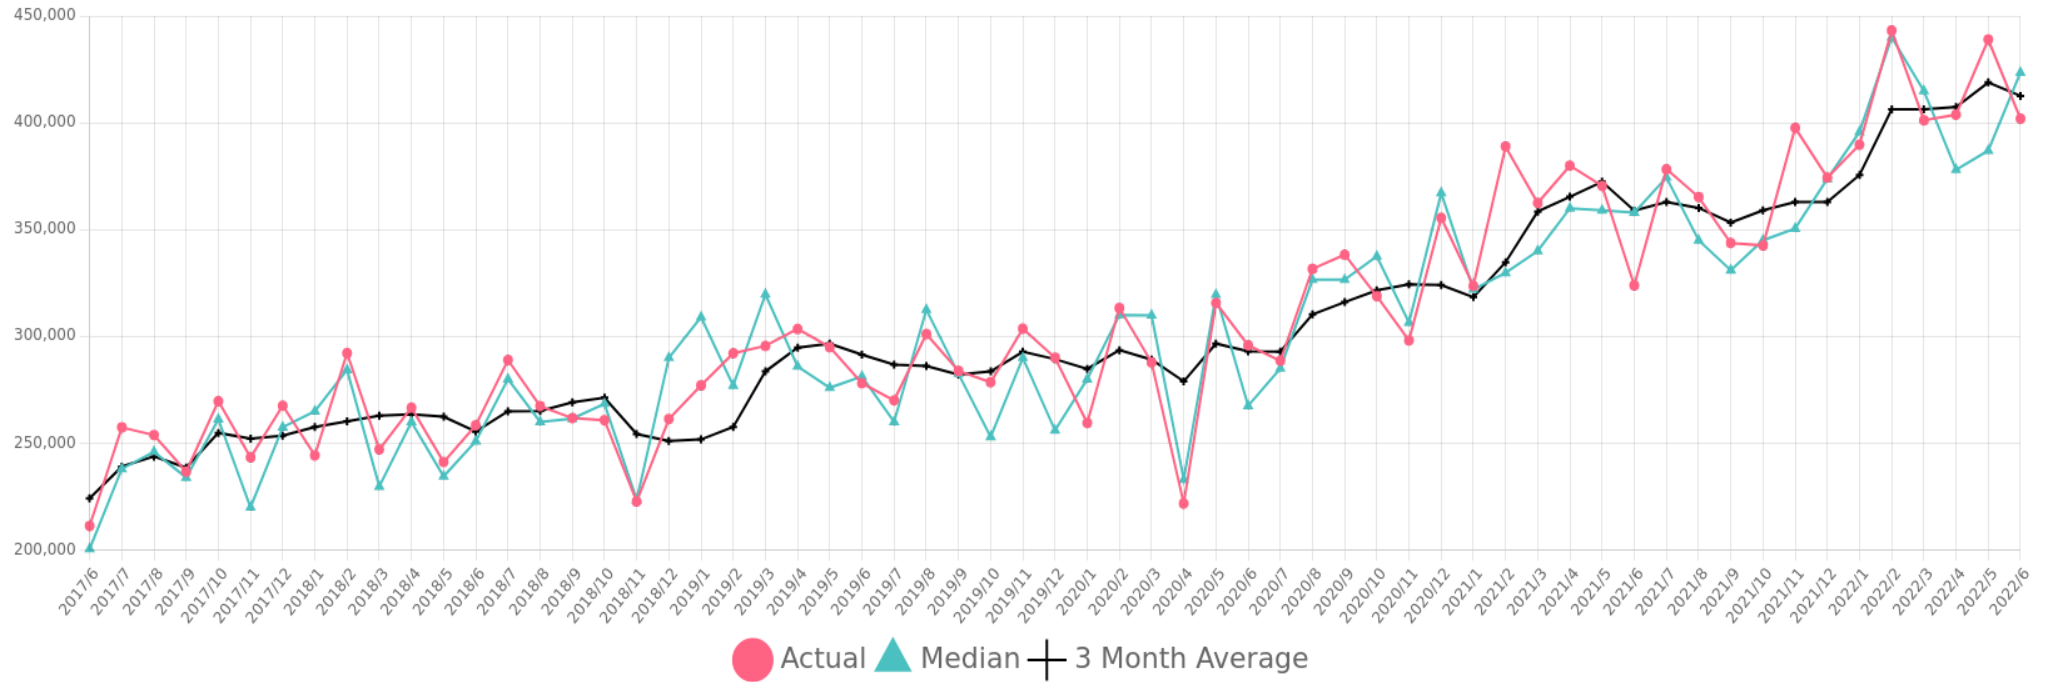

# PG City Central Single Family Residential Sale Price

5 Year Chart