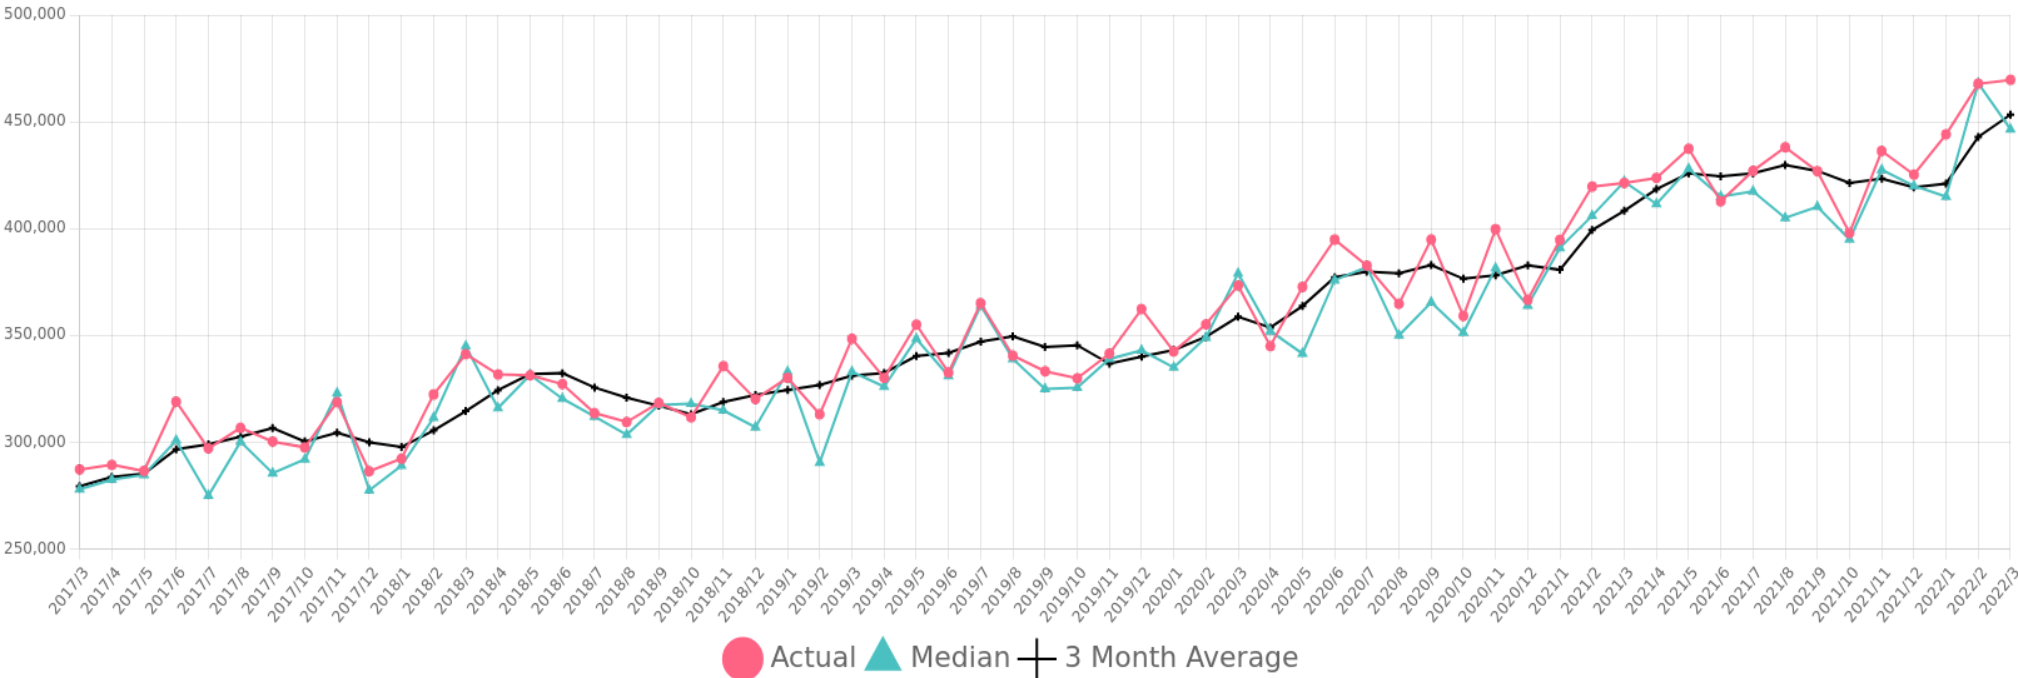

PG City West Single Family Residential Sale Price

5 Year Chart