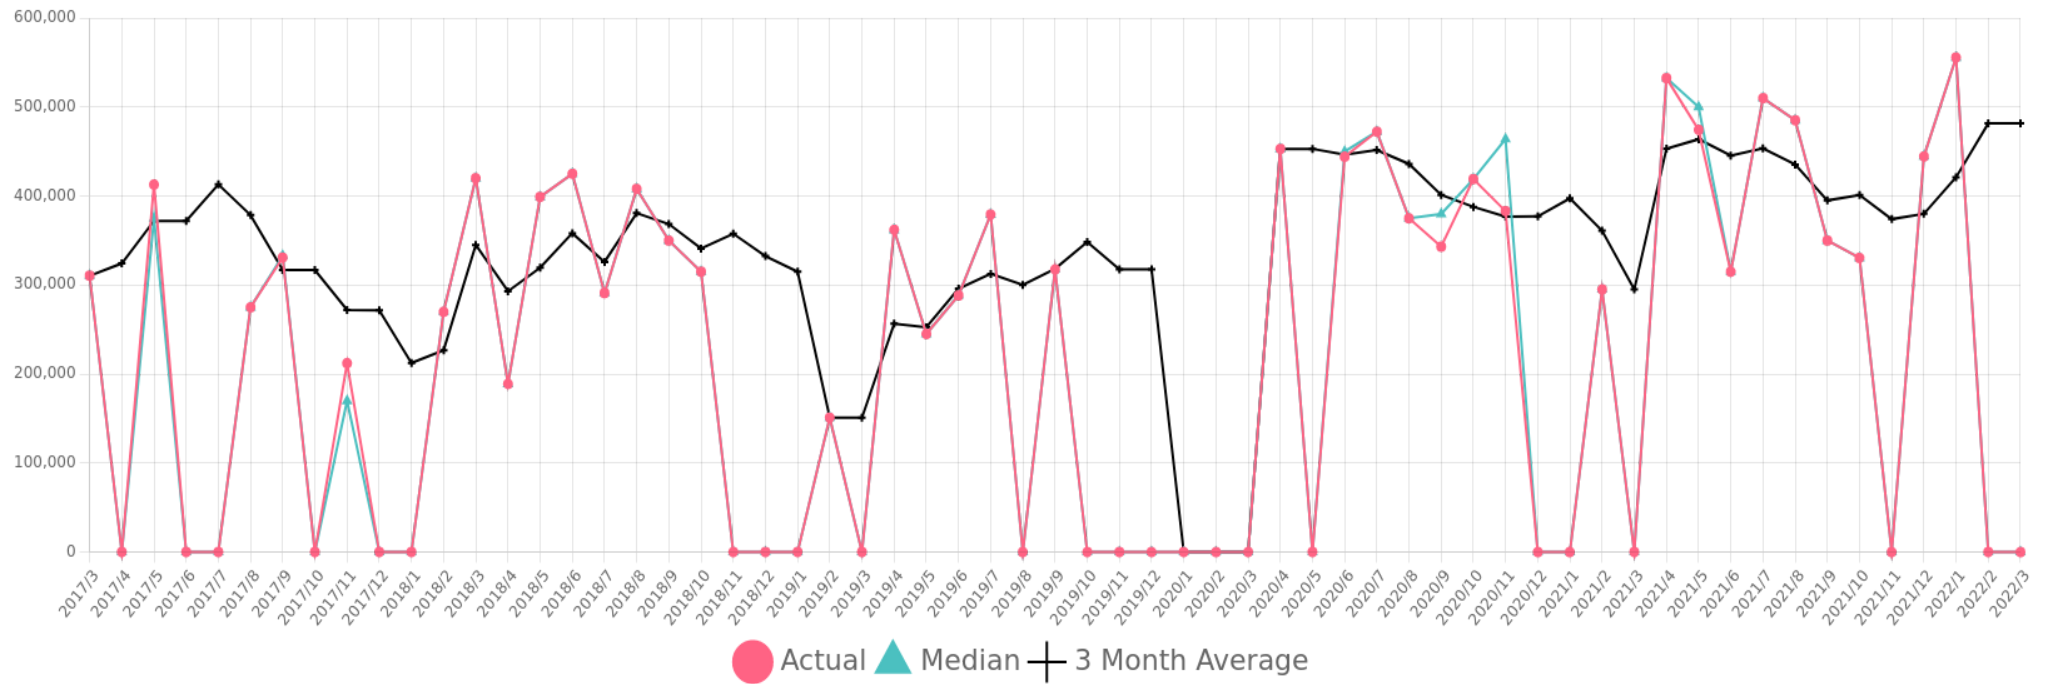

PG City South East Single Family Residential Sale Price

5 Year Chart