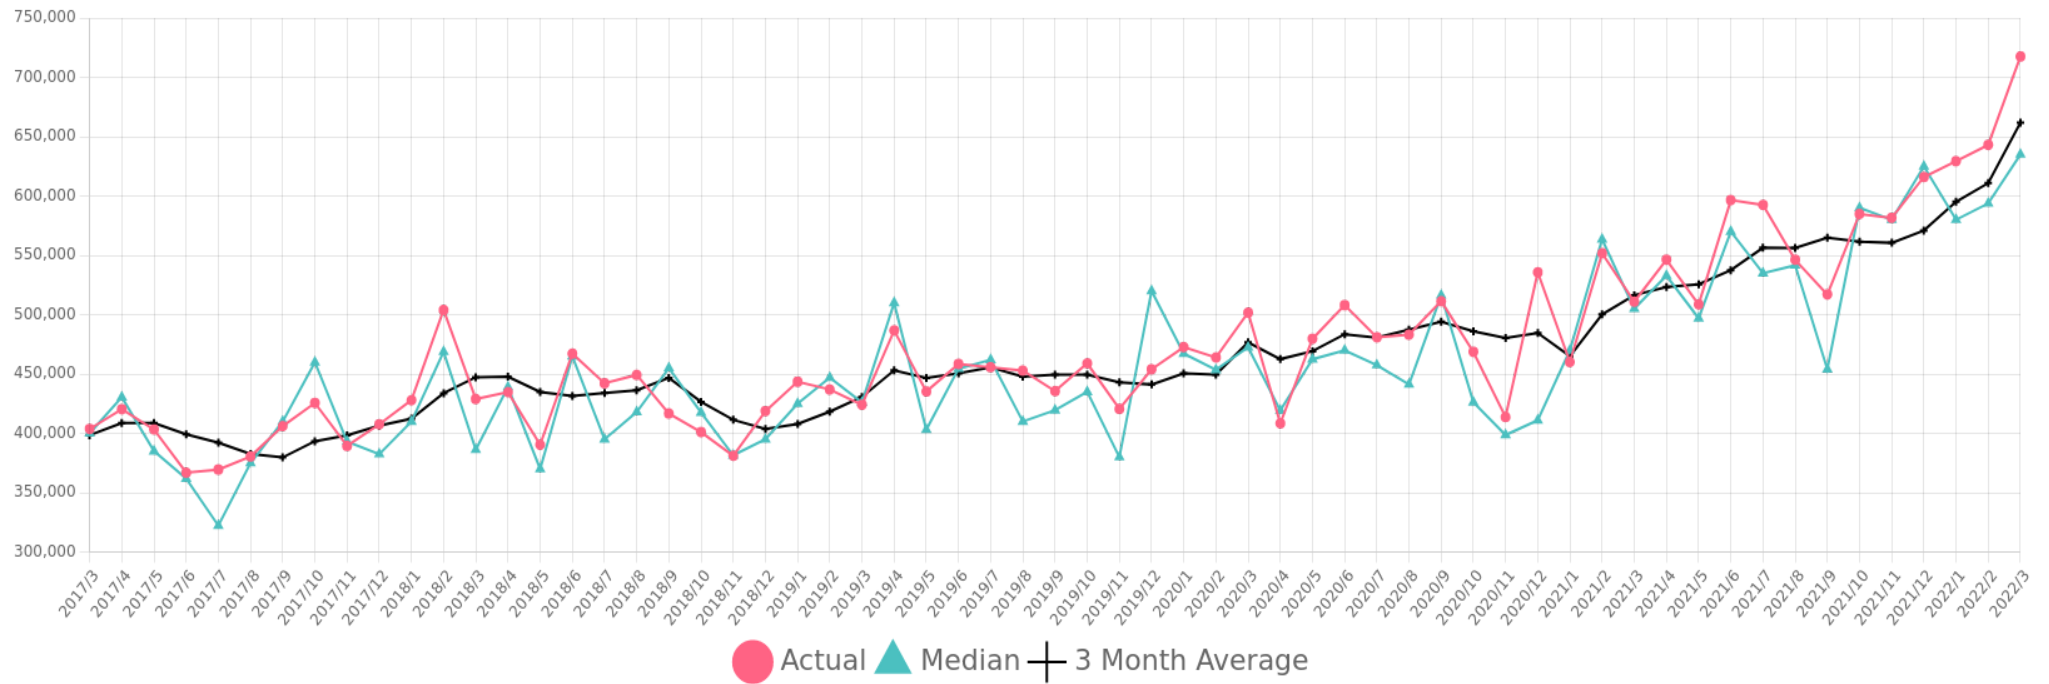

# PG City South Single Family Residential Sale Price

5 Year Chart