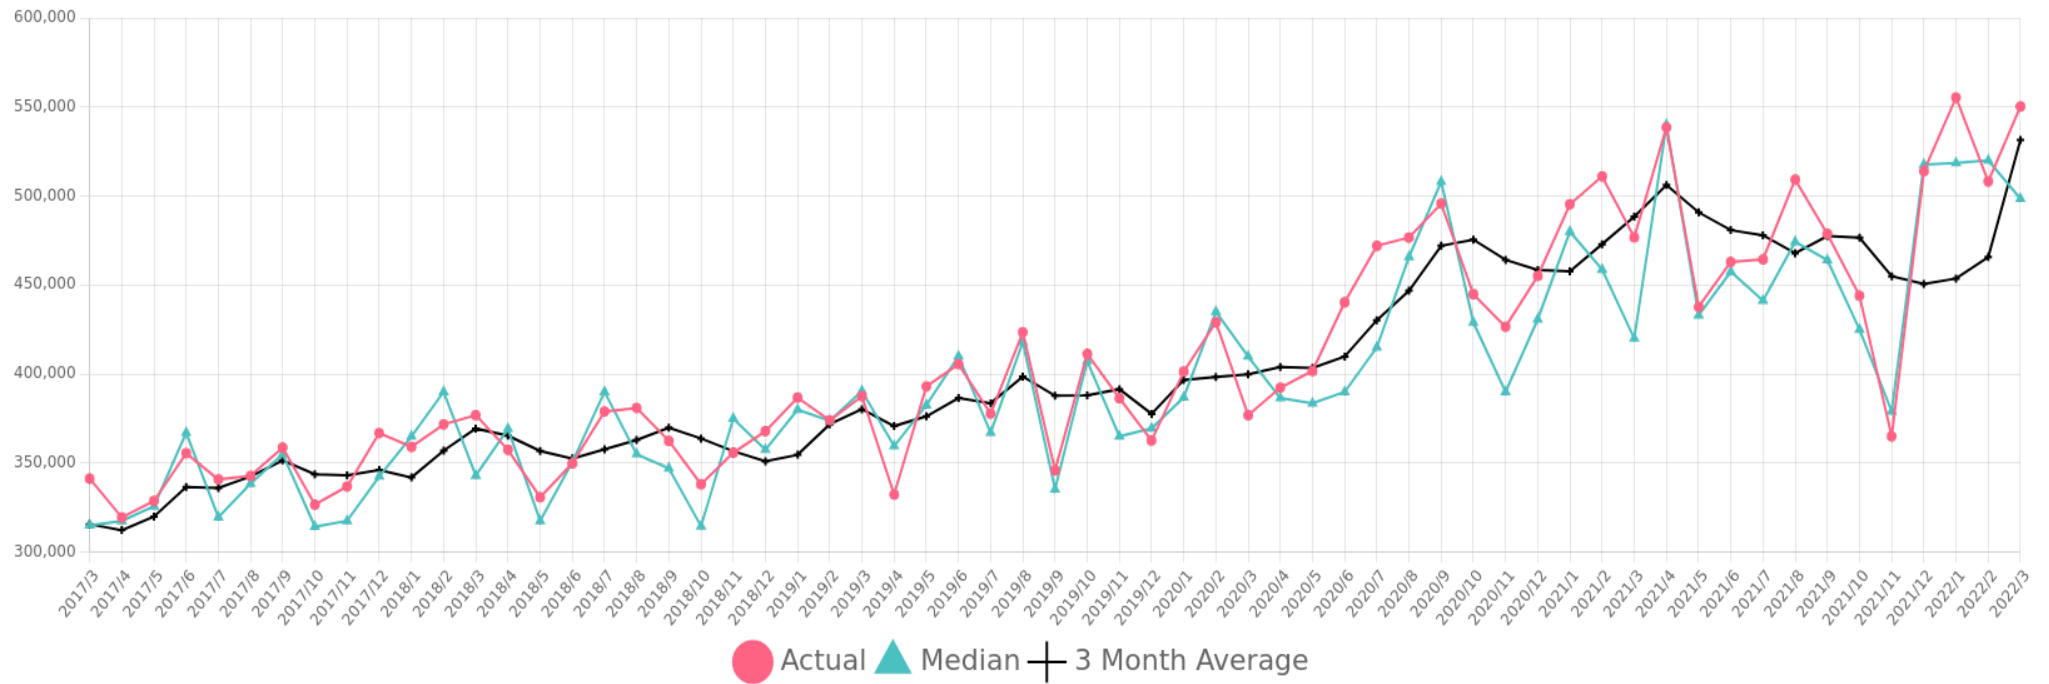

PG City North Single Family Residential Sale Price

5 Year Chart