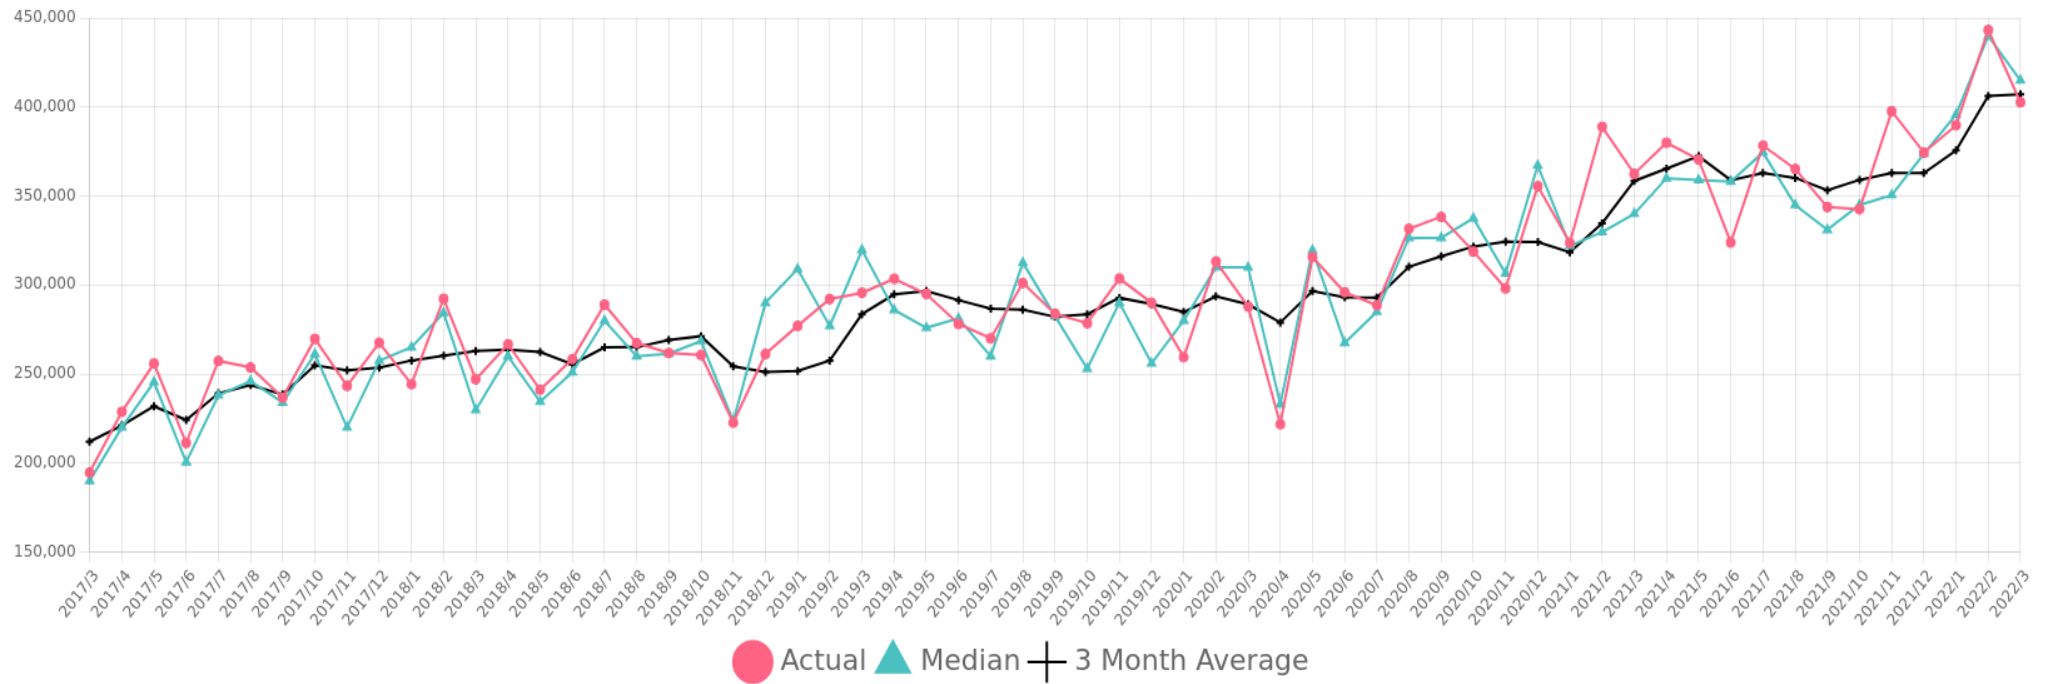

PG City Central Single Family Residential Sale Price

5 Year Chart