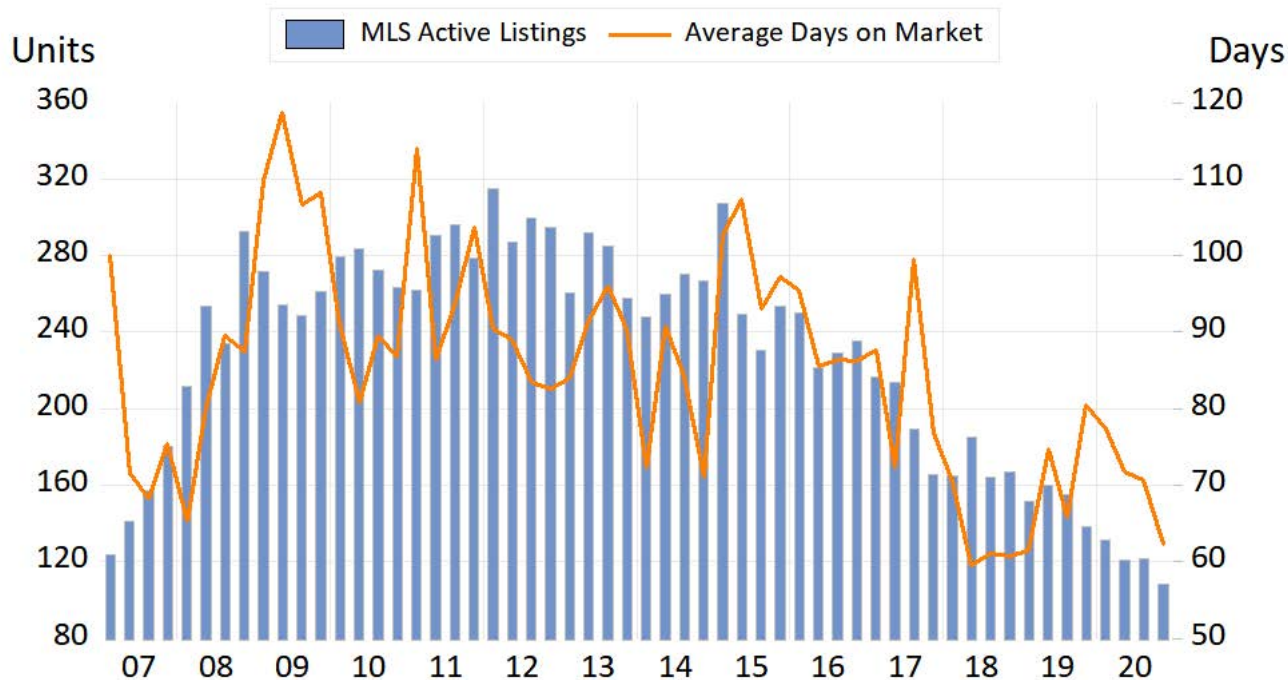

Williams Lake

Source: BC Northern Real Estate Board, BCREA Economics. All data is quarterly and seasonally adjusted