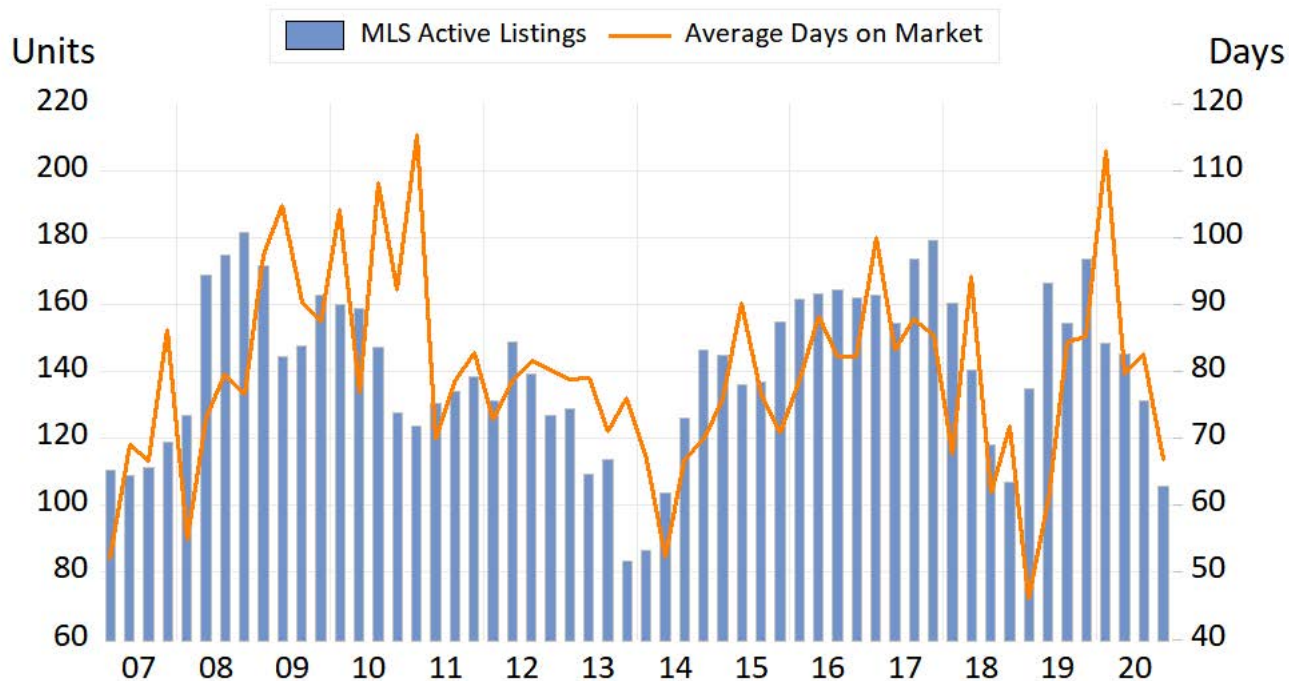

Terrace

Source: BC Northern Real Estate Board, BCREA Economics. All data is quarterly and seasonally adjusted