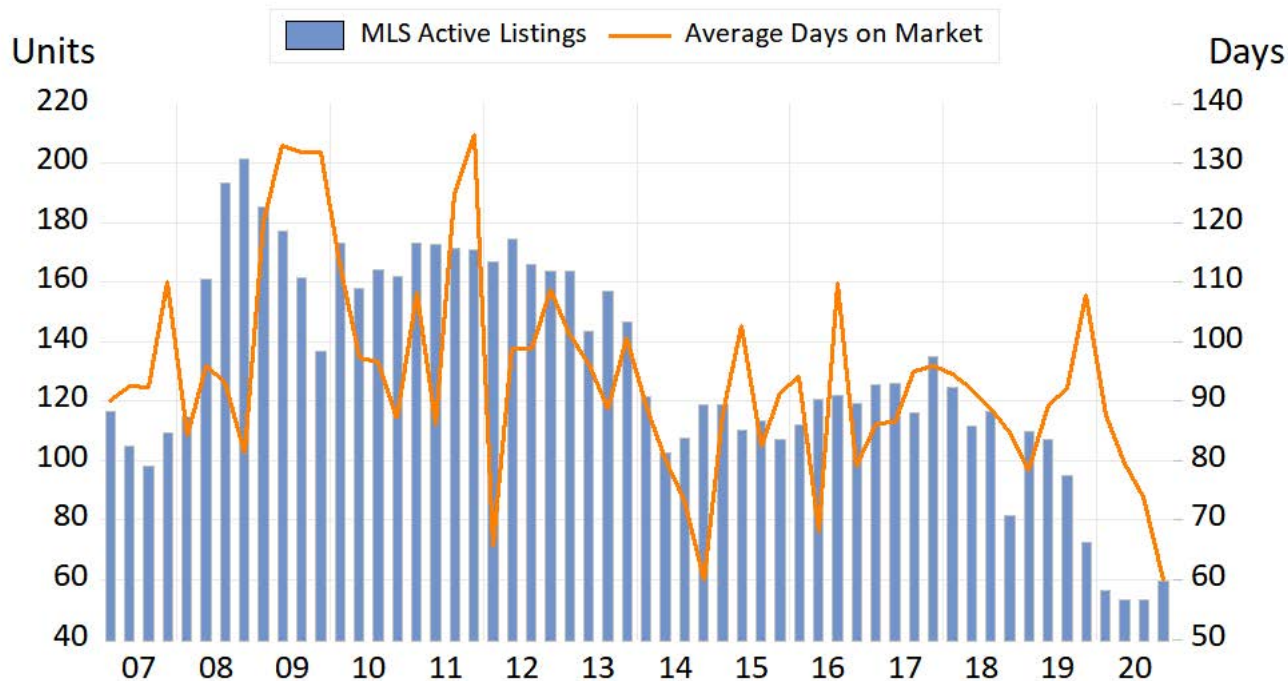

Prince Rupert

Source: BC Northern Real Estate Board, BCREA Economics. All data is quarterly and seasonally adjusted