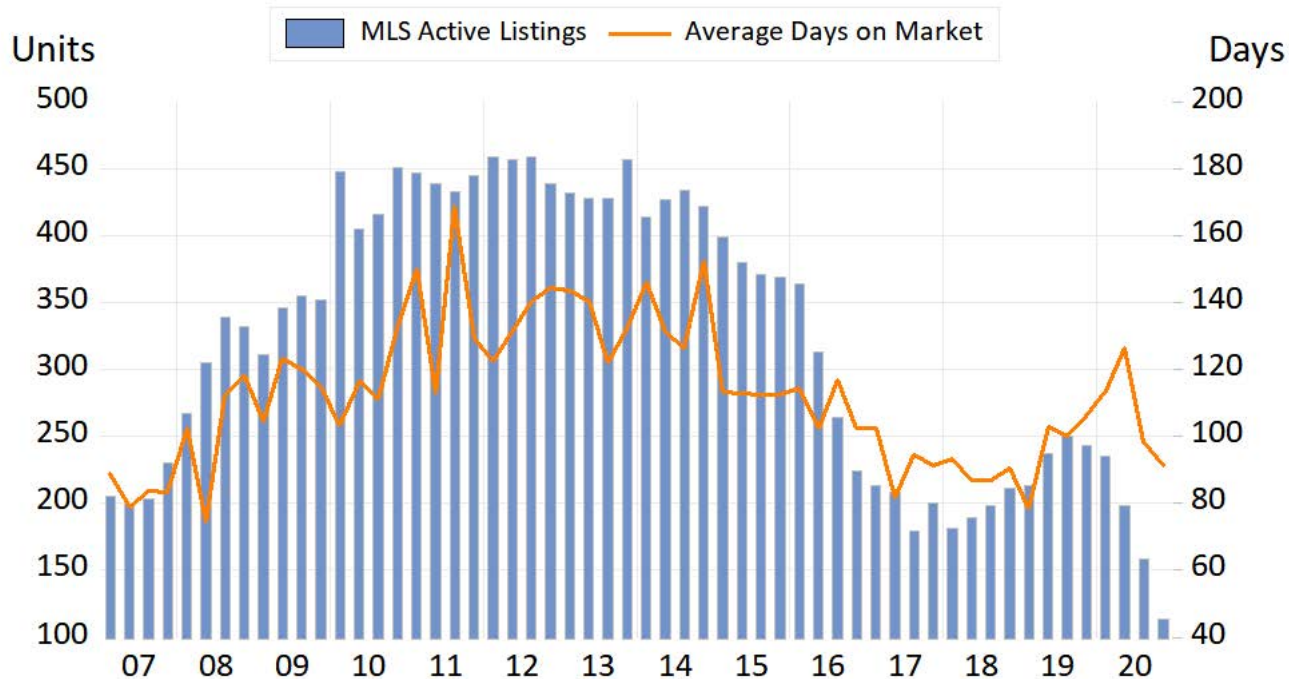

100 Mile House

Source: BC Northern Real Estate Board, BCREA Economics. All data is quarterly and seasonally adjusted