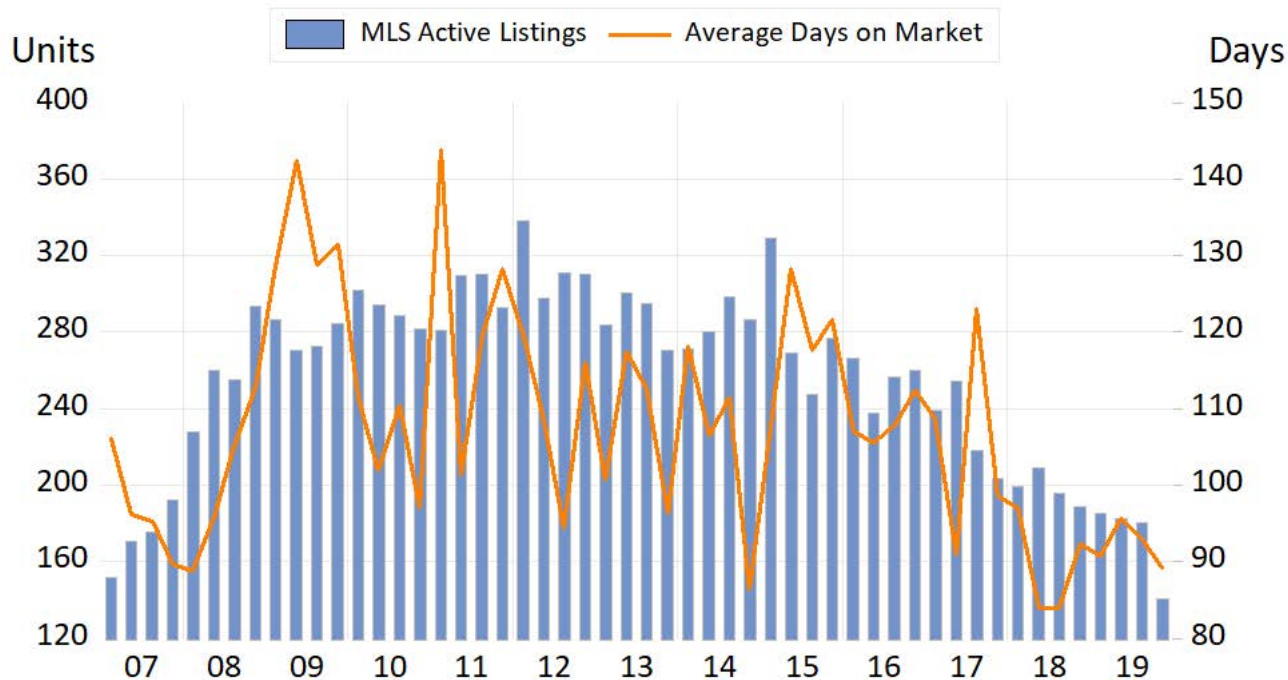

Williams Lake

Source: BC Northern Real Estate Board, BCREA Economics. All data is quarterly and seasonally adjusted