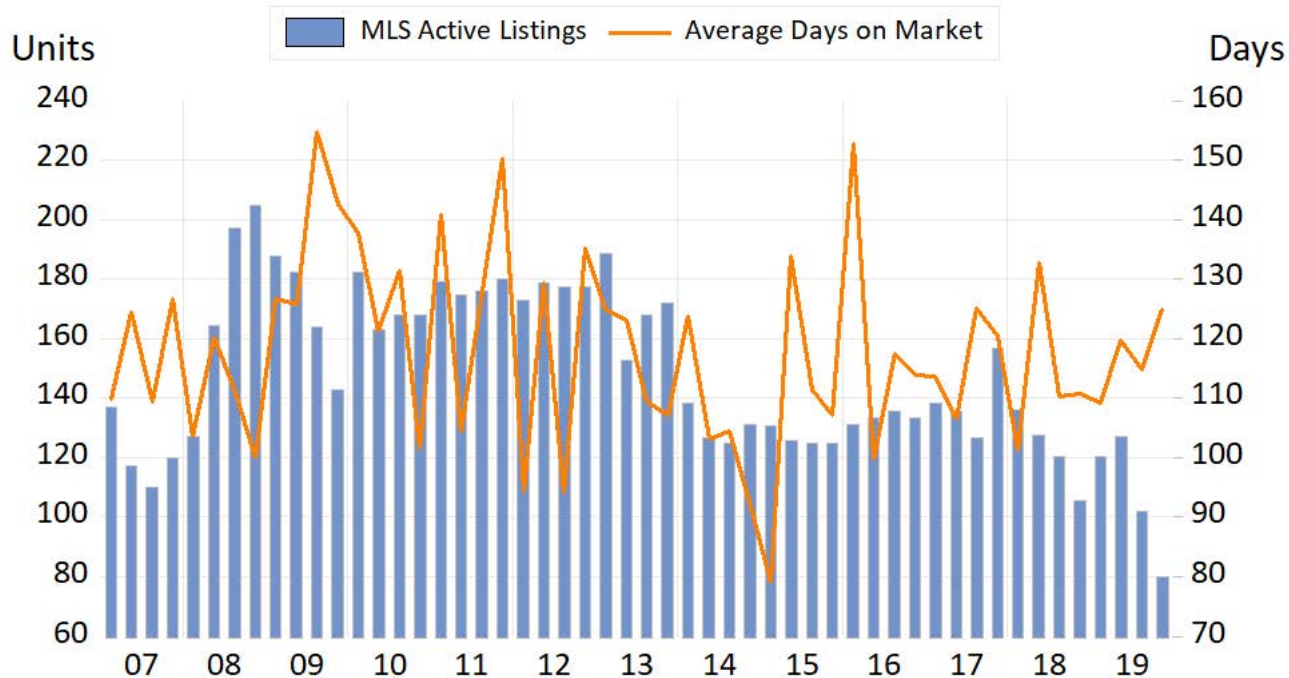

# Prince Rupert

Source: BC Northern Real Estate Board, BCREA Economics. All data is quarterly and seasonally adjusted