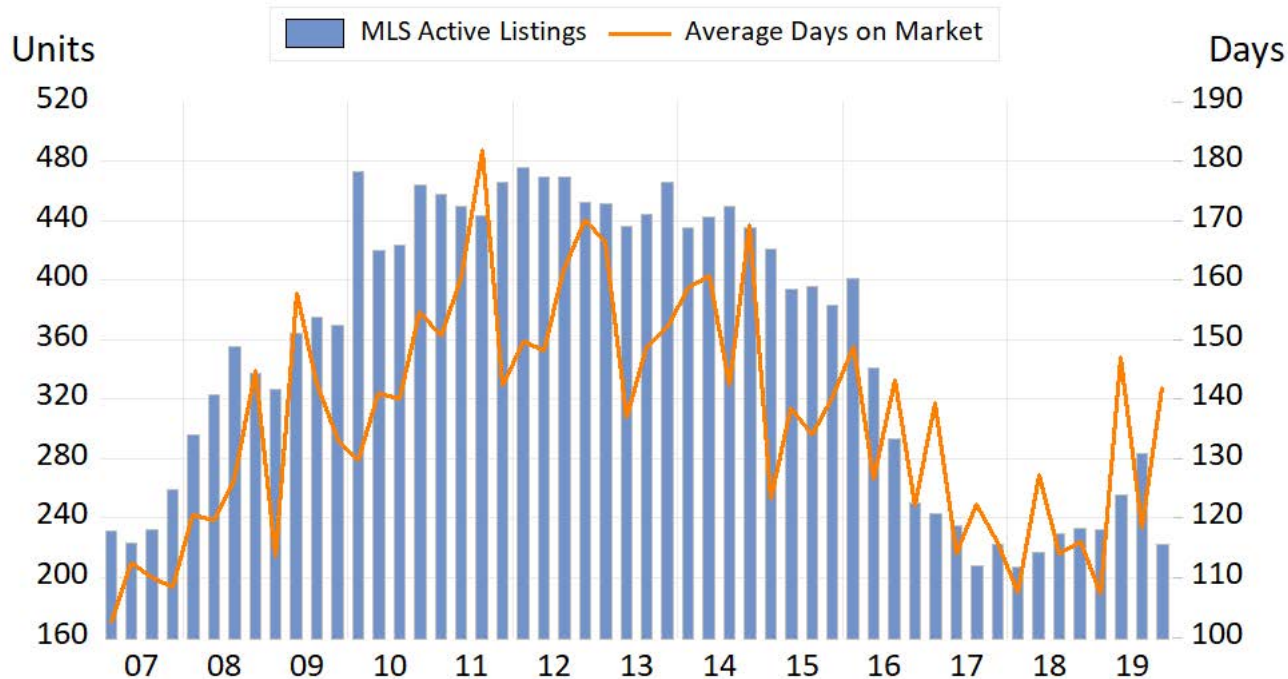

100 Mile House

Source: BC Northern Real Estate Board, BCREA Economics. All data is quarterly and seasonally adjusted