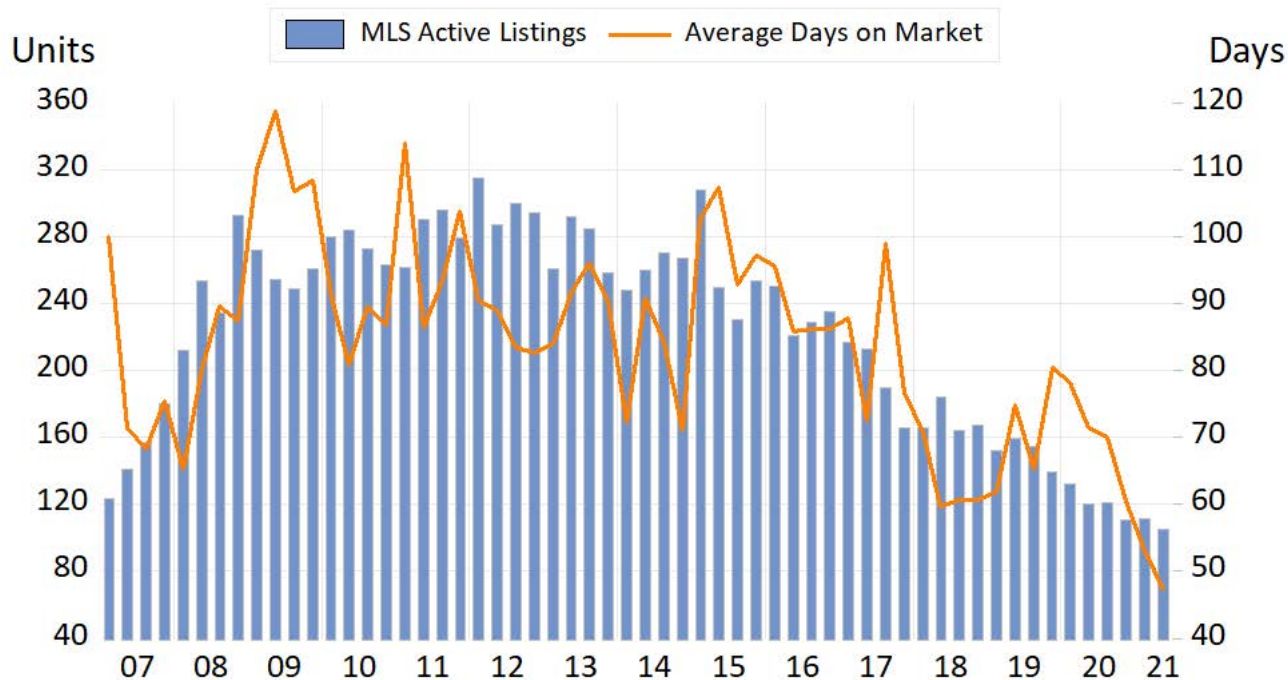

# Williams Lake

Source: BC Northern Real Estate Board, BCREA Economics. All data is quarterly and seasonally adjusted