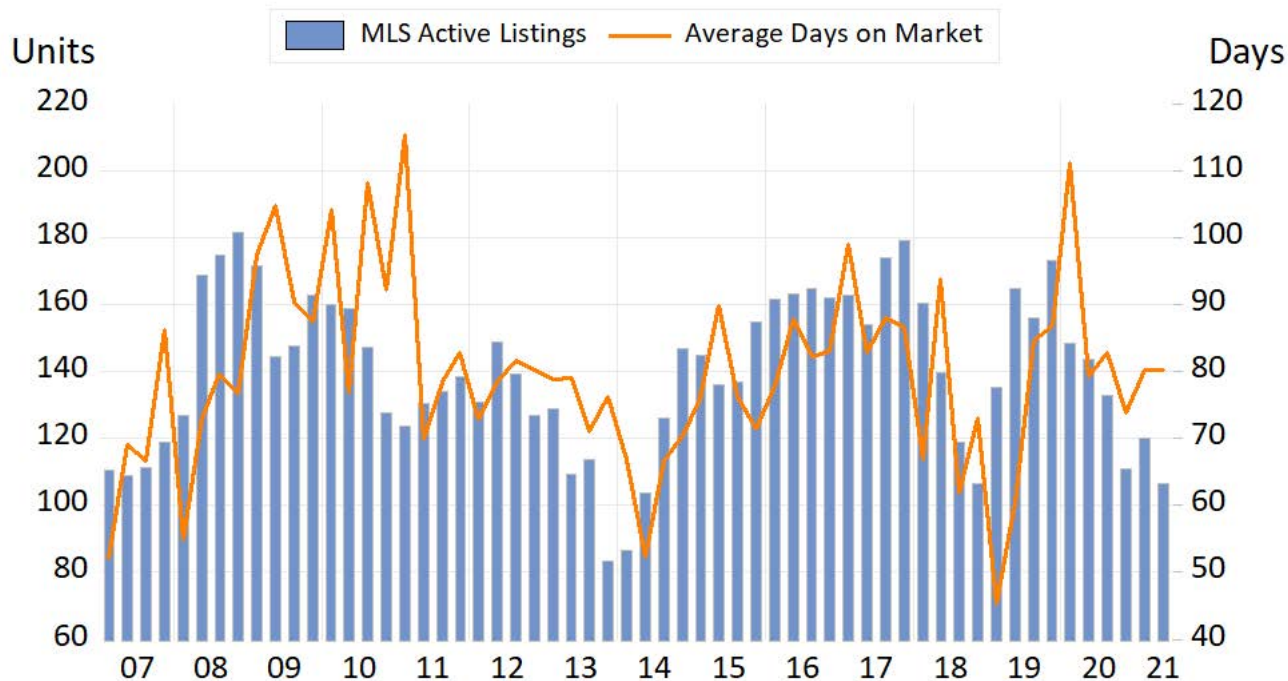

Terrace

Source: BC Northern Real Estate Board, BCREA Economics. All data is quarterly and seasonally adjusted