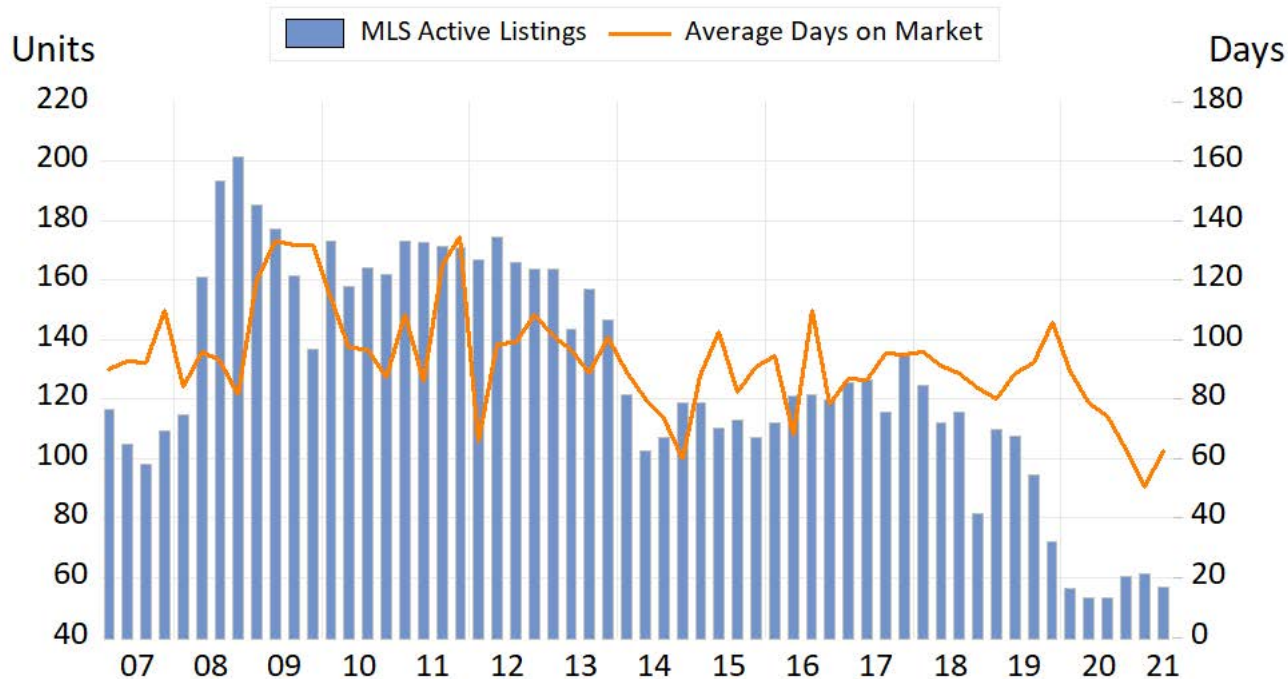

Prince Rupert

Source: BC Northern Real Estate Board, BCREA Economics. All data is quarterly and seasonally adjusted