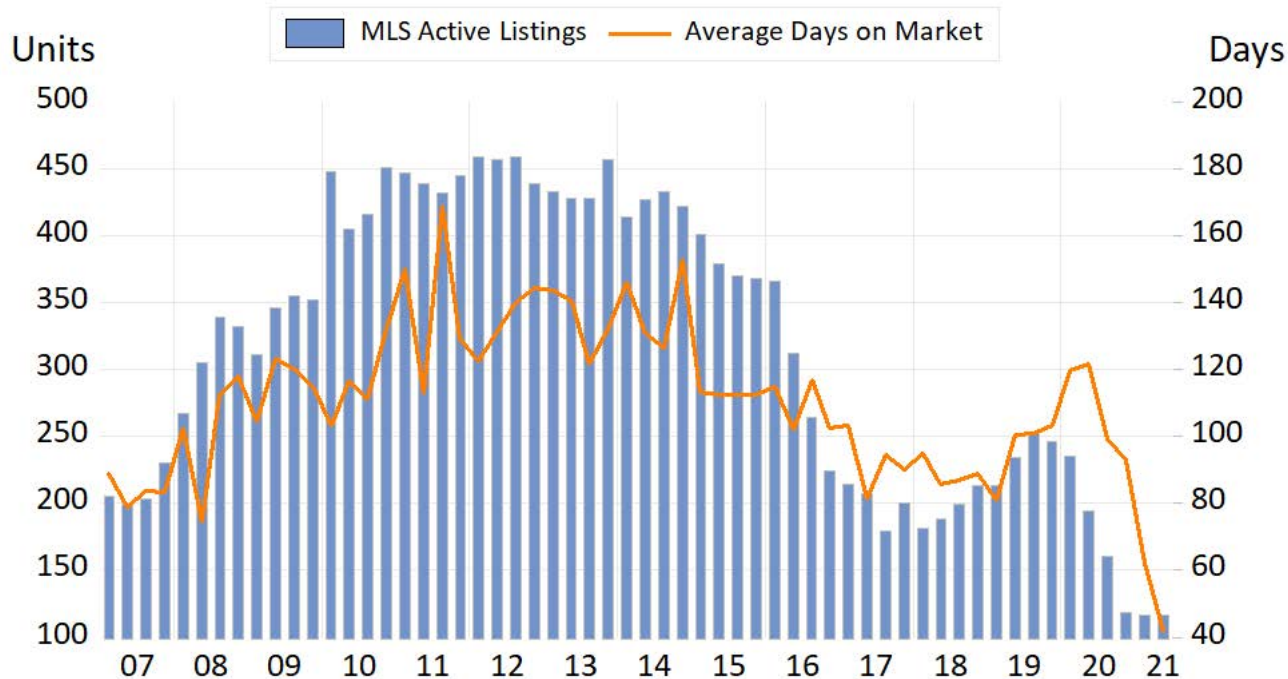

100 Mile House

Source: BC Northern Real Estate Board, BCREA Economics. All data is quarterly and seasonally adjusted