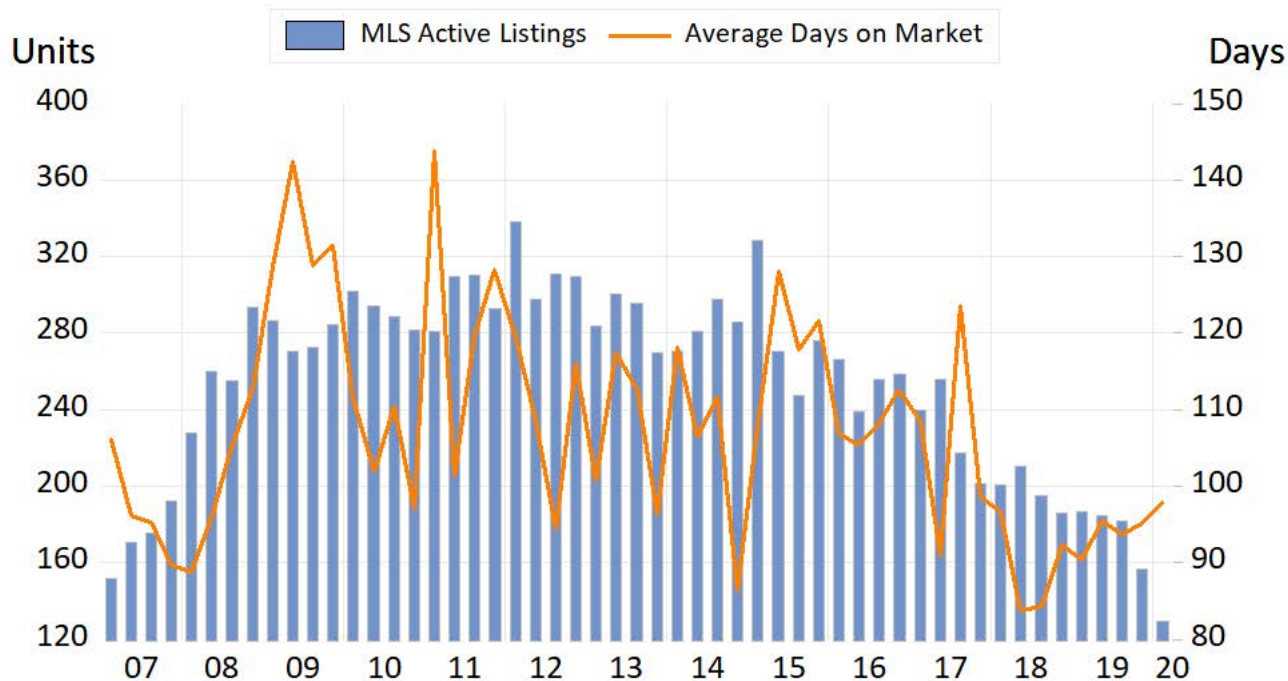

Williams Lake

Source: BC Northern Real Estate Board, BCREA Economics. All data is quarterly and seasonally adjusted