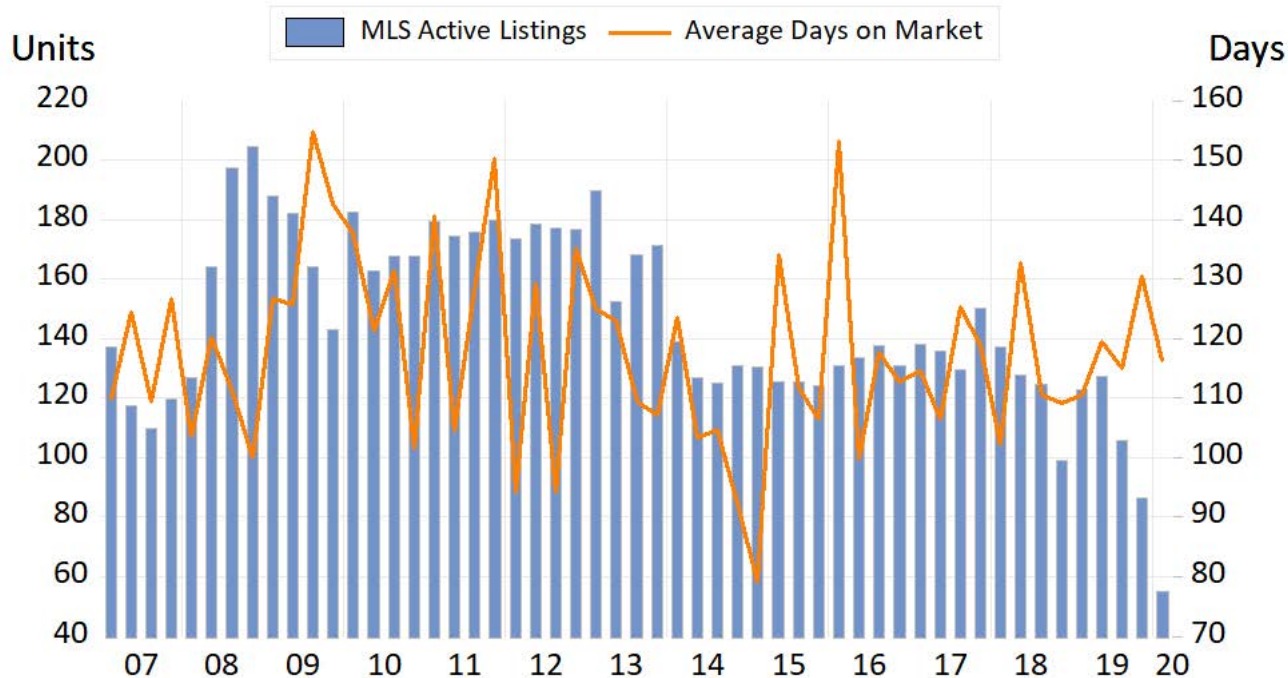

Prince Rupert

Source: BC Northern Real Estate Board, BCREA Economics. All data is quarterly and seasonally adjusted