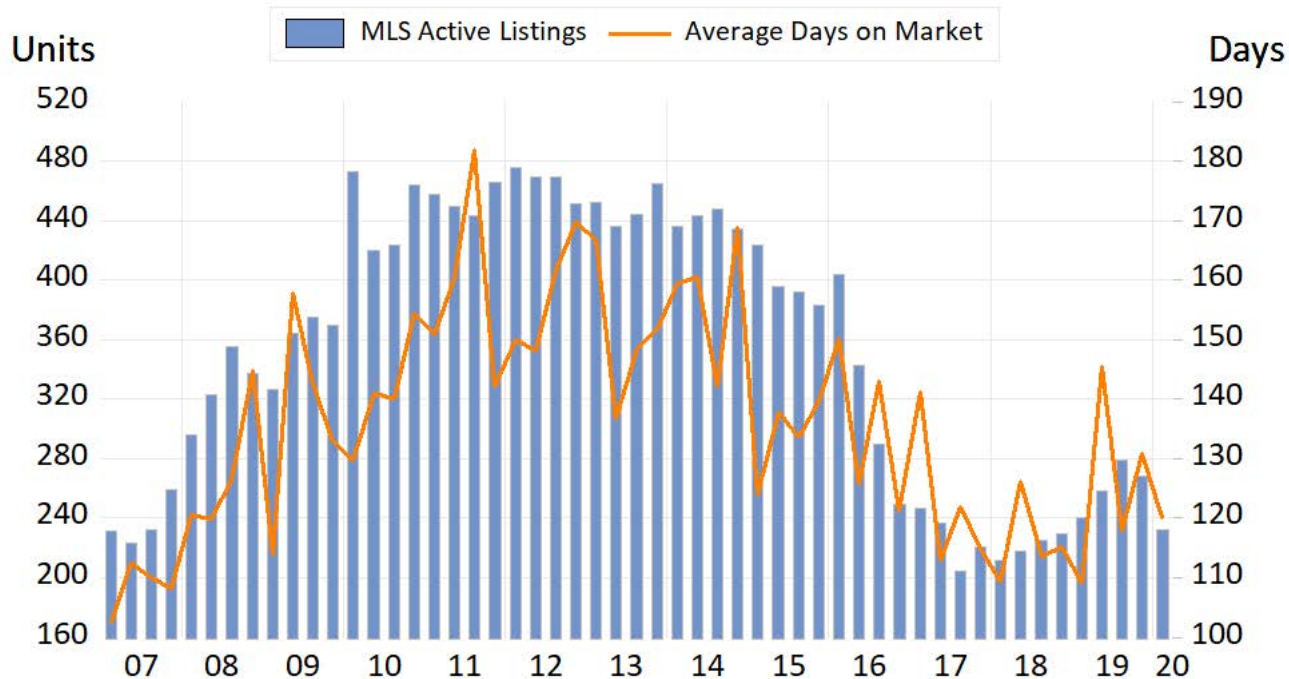

100 Mile House

Source: BC Northern Real Estate Board, BCREA Economics. All data is quarterly and seasonally adjusted