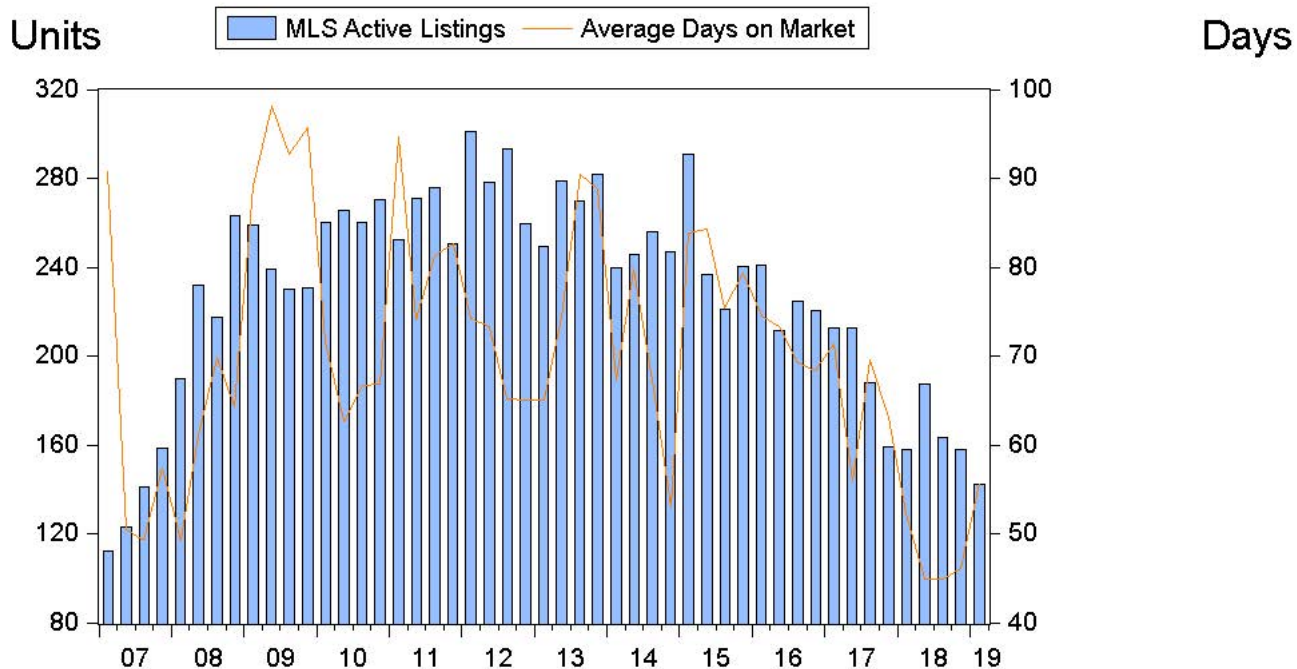

Williams Lake

Source: BC Northern Real Estate Board, BCREA Economics. All data is quarterly and seasonally adjusted