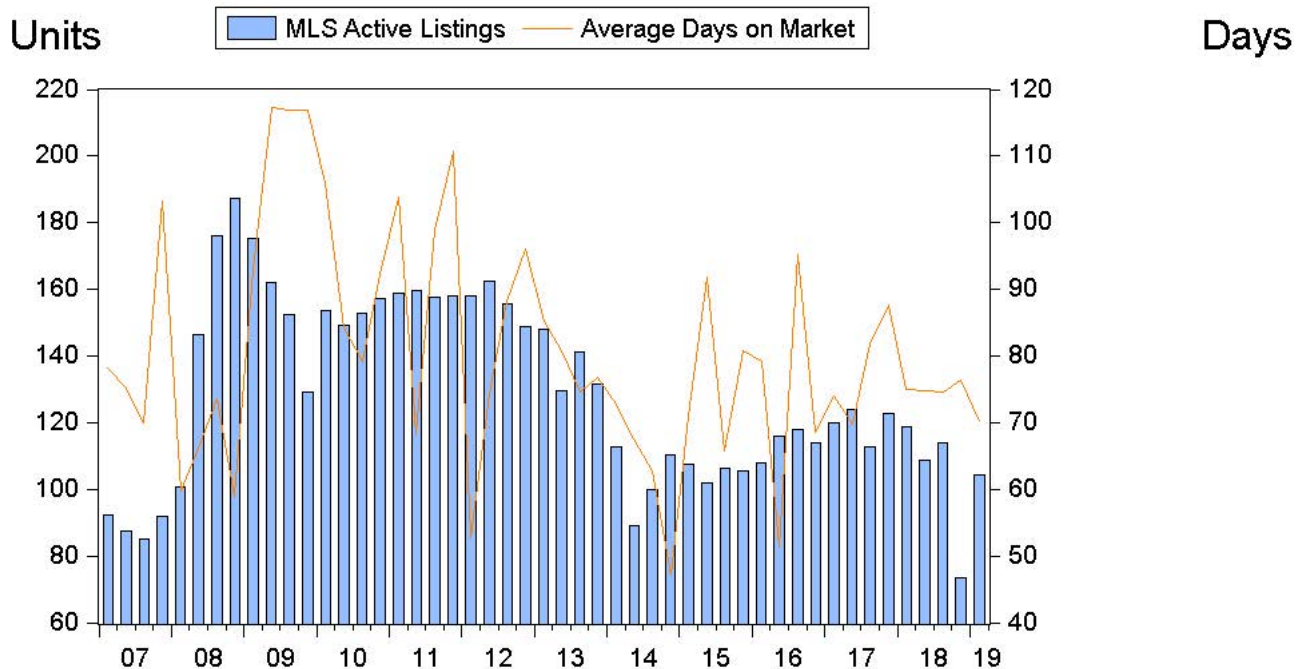

Prince Rupert

Source: BC Northern Real Estate Board, BCREA Economics. All data is quarterly and seasonally adjusted