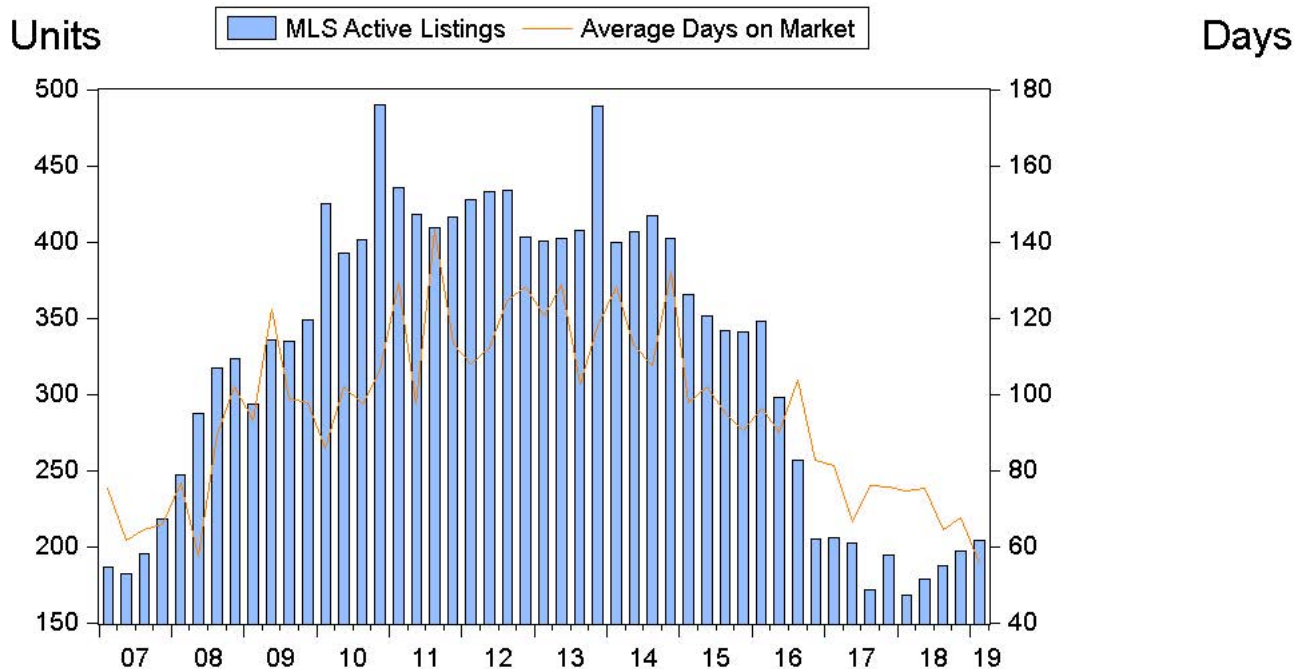

# 100 Mile House

Source: BC Northern Real Estate Board, BCREA Economics. All data is quarterly and seasonally adjusted