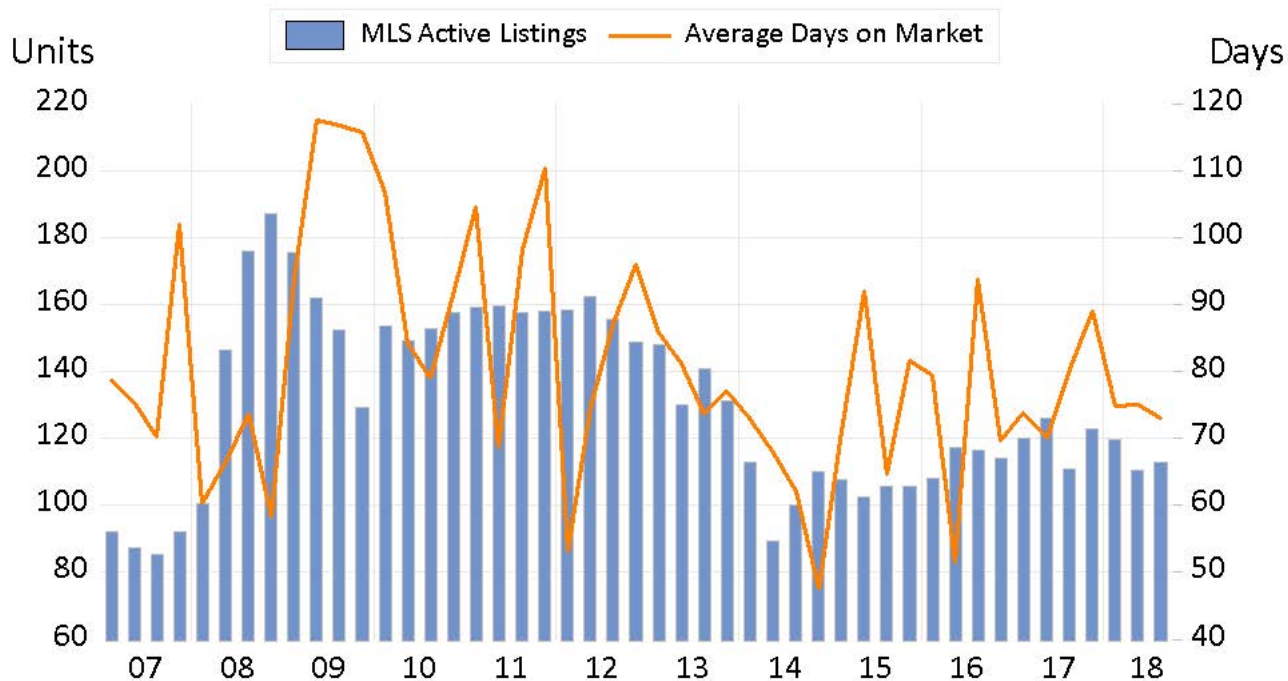

Prince Rupert

Source: BC Northern Real Estate Board, BCREA Economics. All data is quarterly and seasonally adjusted