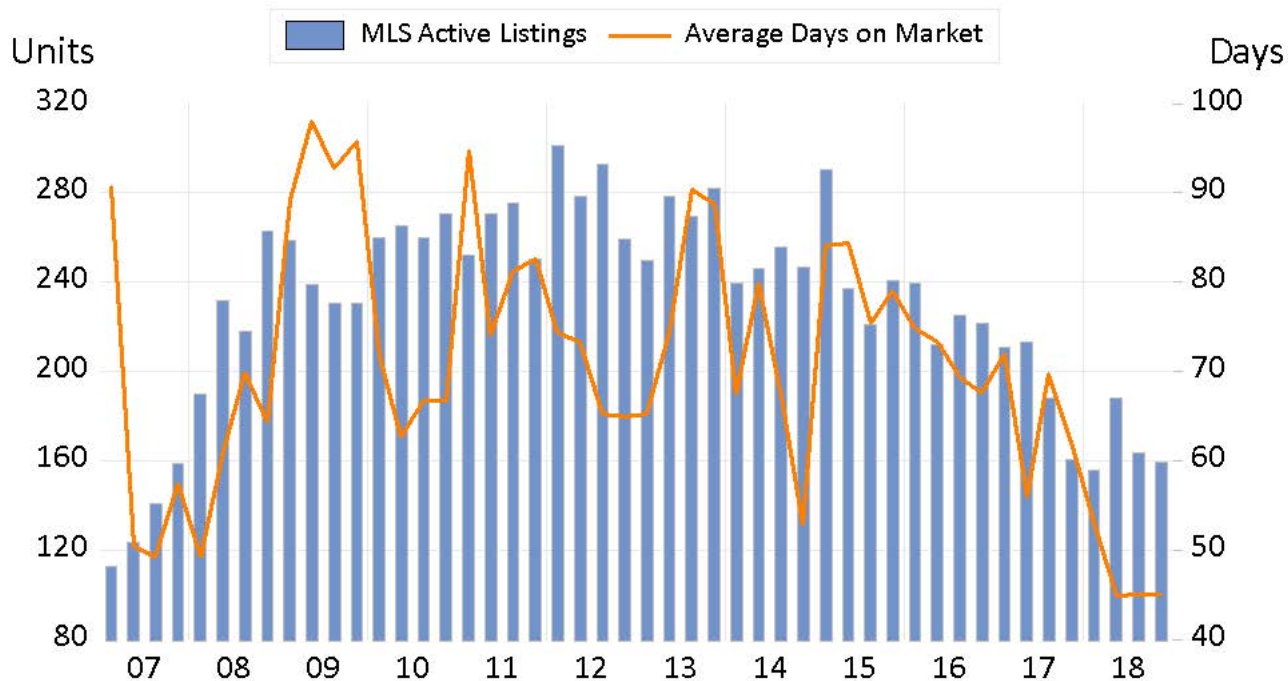

Williams Lake

Source: BC Northern Real Estate Board, BCREA Economics. All data is quarterly and seasonally adjusted