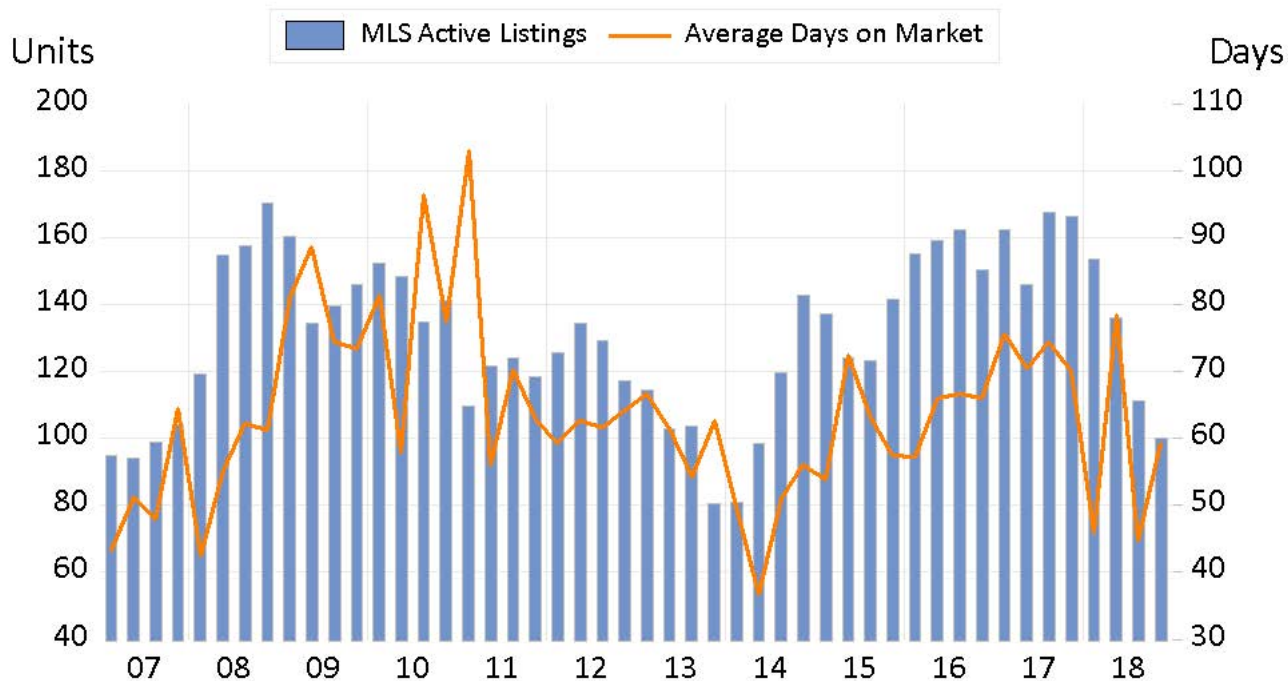

Terrace

Source: BC Northern Real Estate Board, BCREA Economics. All data is quarterly and seasonally adjusted