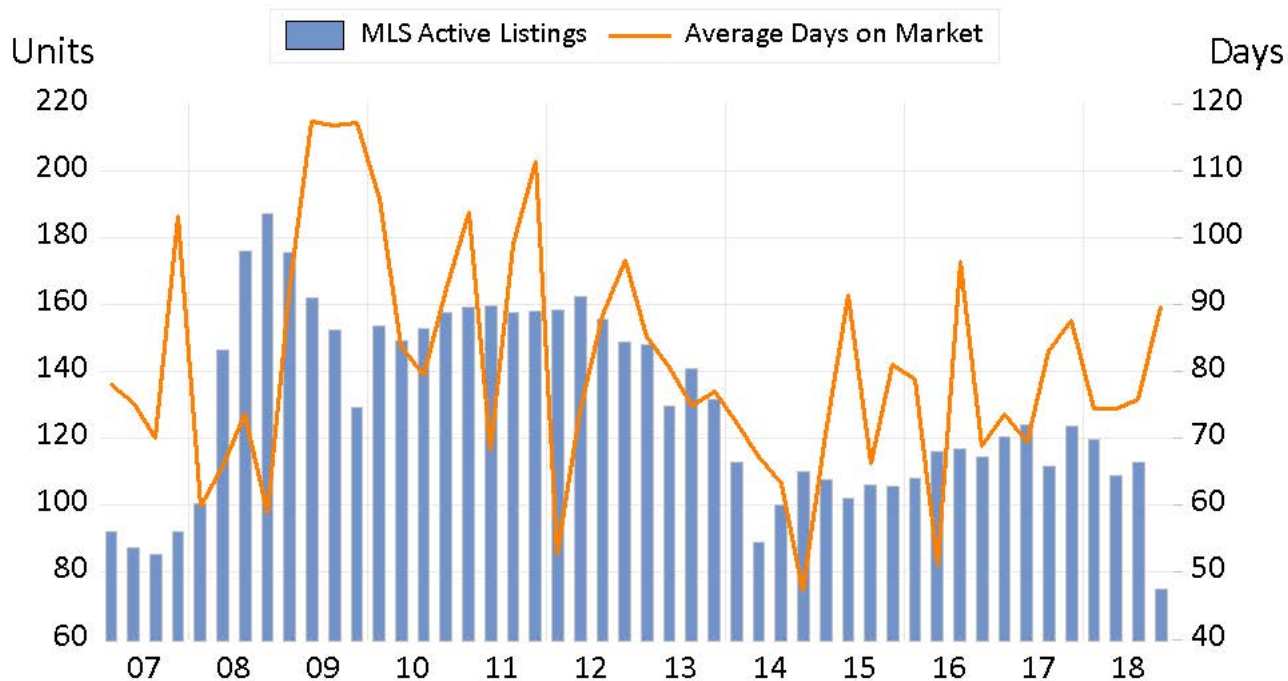

# Prince Rupert

Source: BC Northern Real Estate Board, BCREA Economics. All data is quarterly and seasonally adjusted