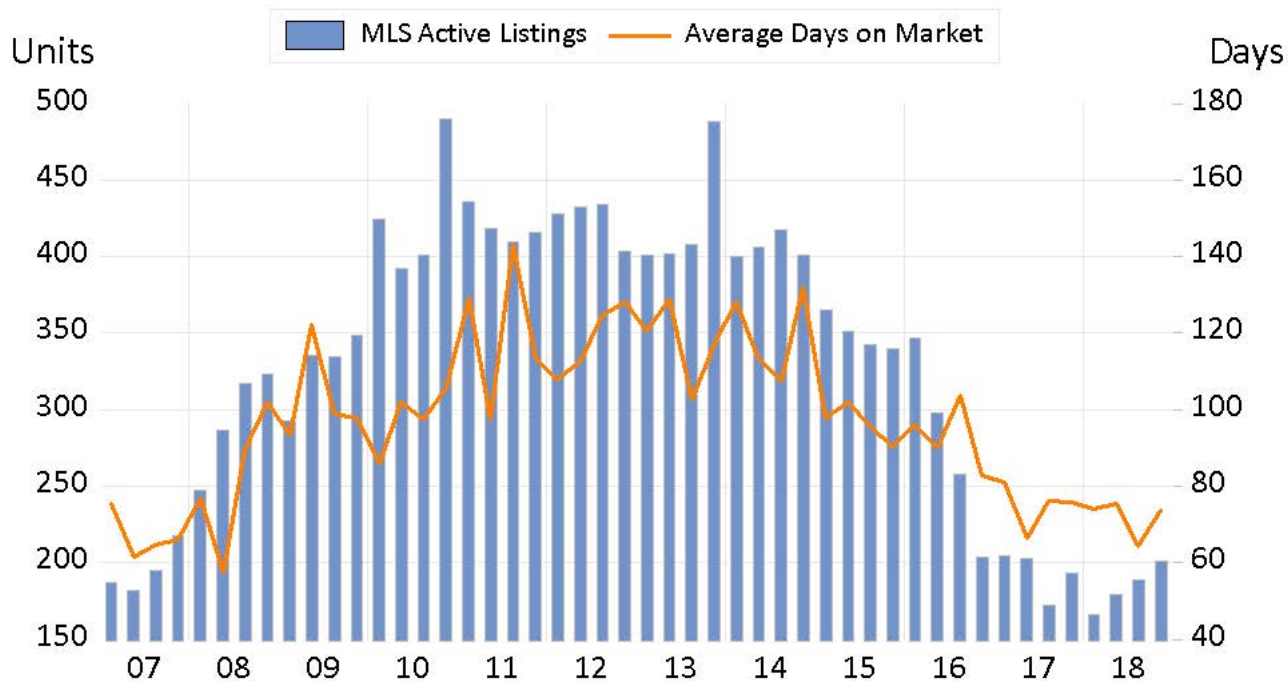

100 Mile House

Source: BC Northern Real Estate Board, BCREA Economics. All data is quarterly and seasonally adjusted