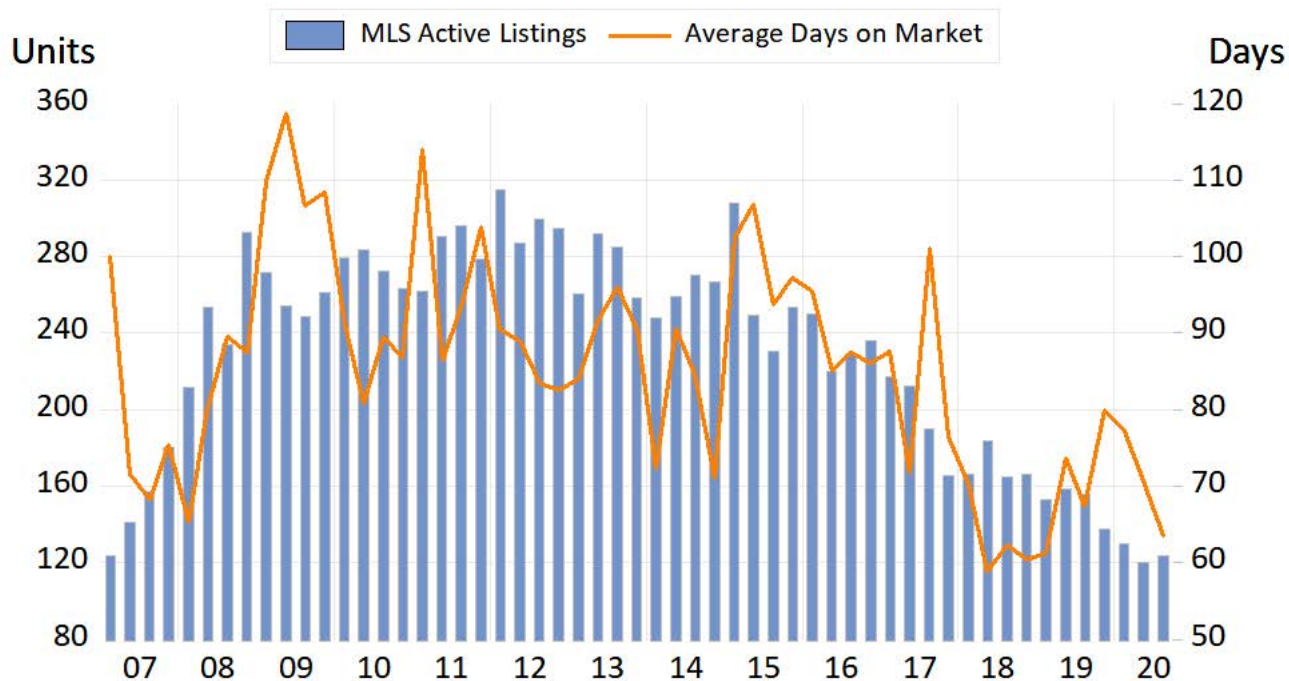

# Williams Lake

Source: BC Northern Real Estate Board, BCREA Economics. All data is quarterly and seasonally adjusted