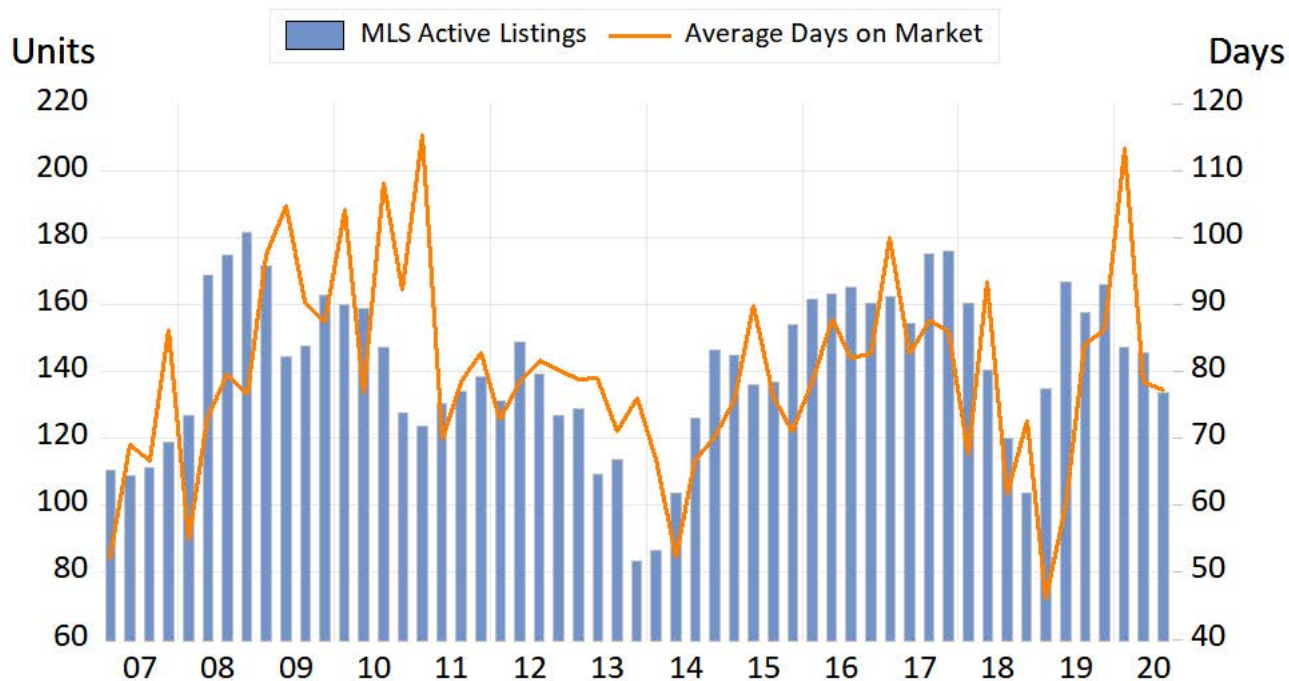

Terrace

Source: BC Northern Real Estate Board, BCREA Economics. All data is quarterly and seasonally adjusted