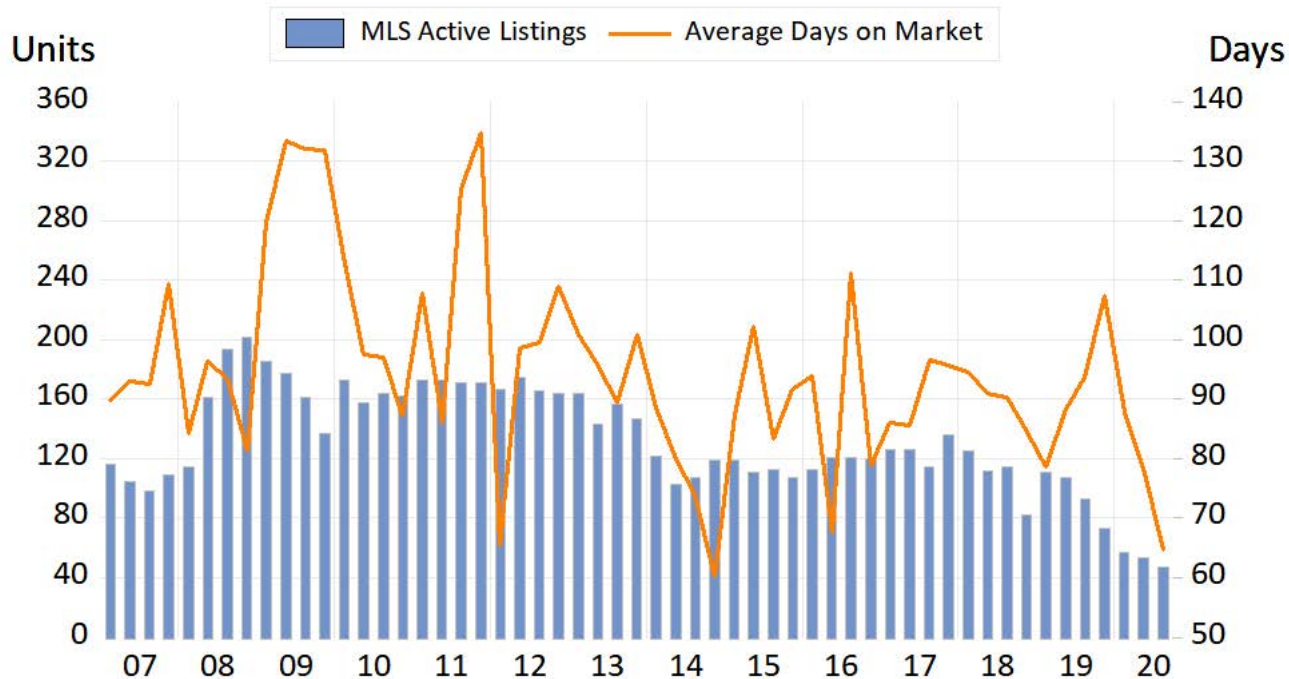

Prince Rupert

Source: BC Northern Real Estate Board, BCREA Economics. All data is quarterly and seasonally adjusted