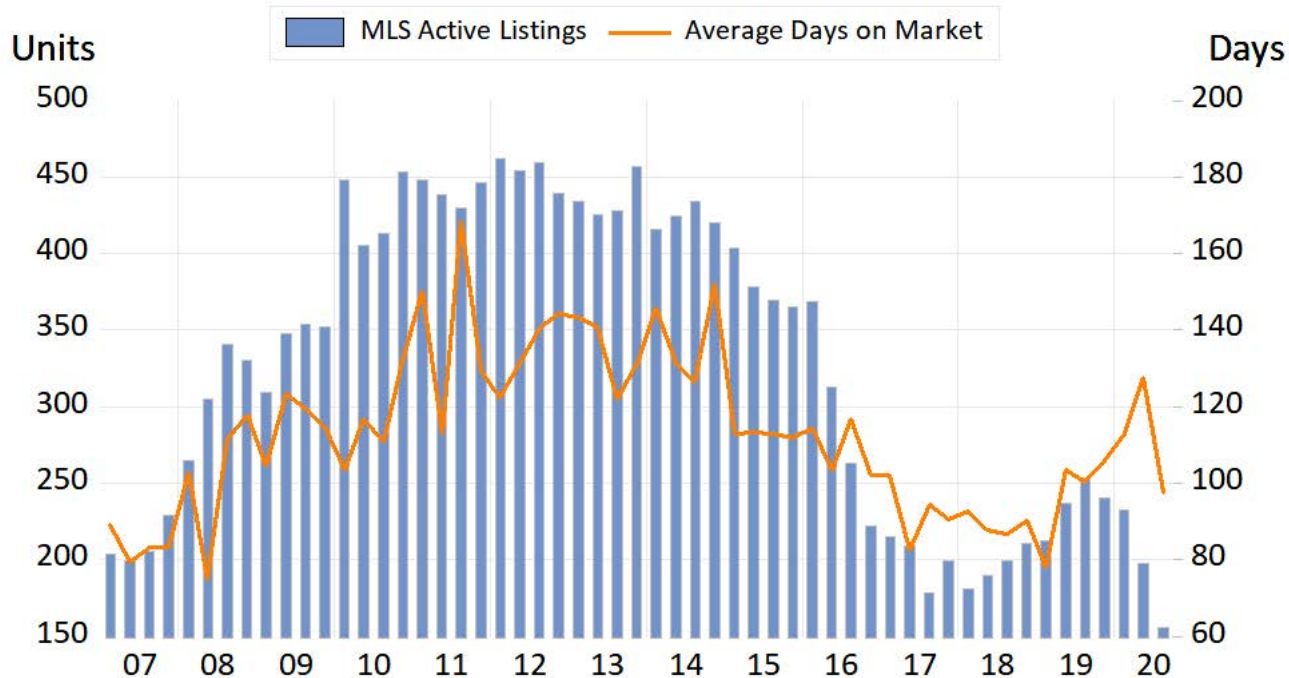

100 Mile House

Source: BC Northern Real Estate Board, BCREA Economics. All data is quarterly and seasonally adjusted