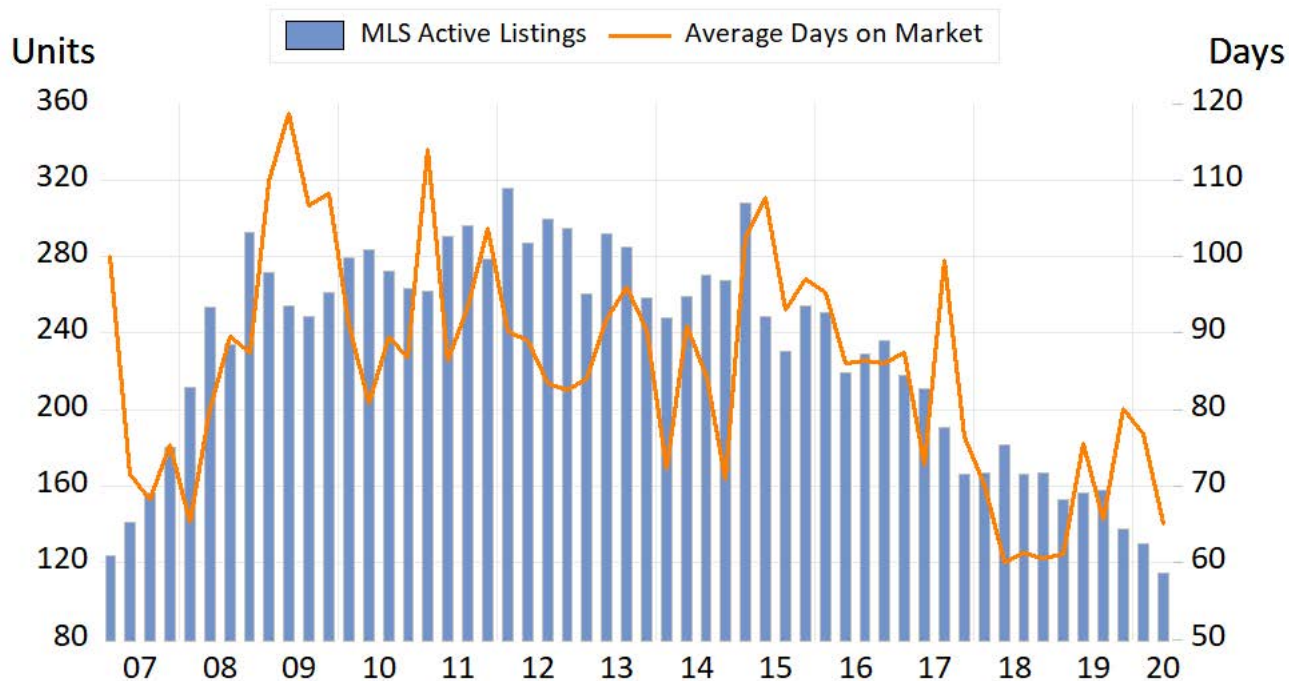

# Williams Lake

Source: BC Northern Real Estate Board, BCREA Economics. All data is quarterly and seasonally adjusted