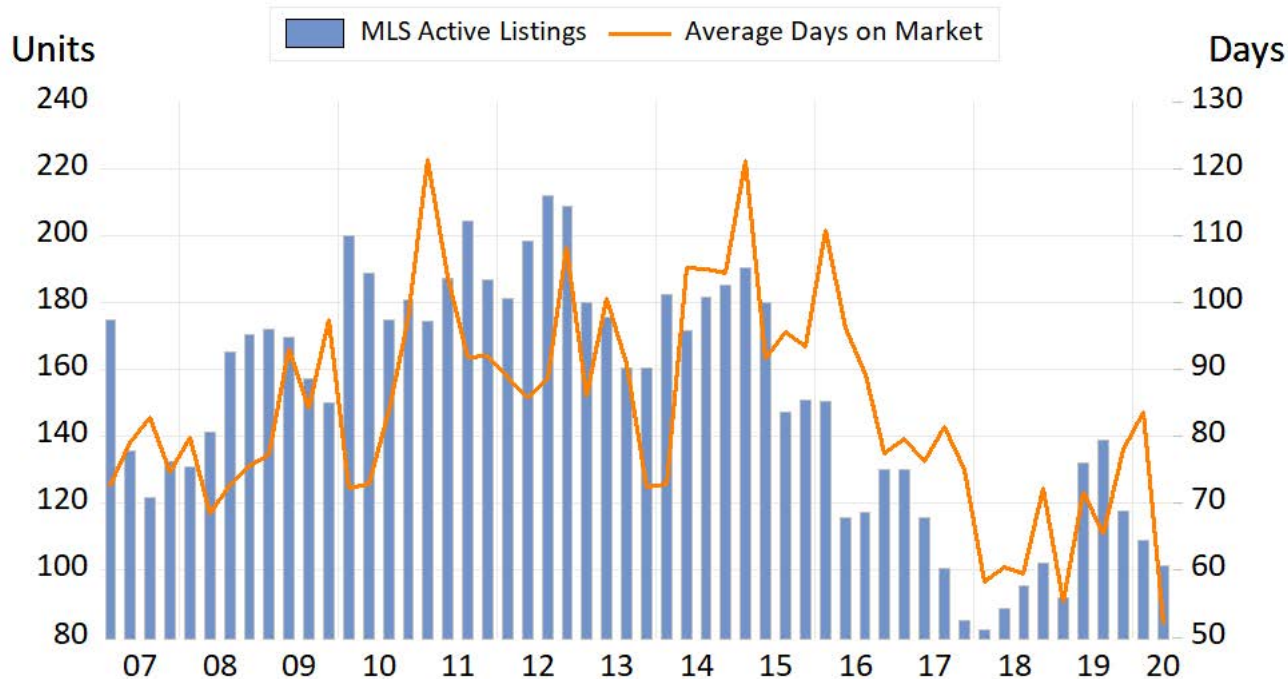

Quesnel

Source: BC Northern Real Estate Board, BCREA Economics. All data is quarterly and seasonally adjusted