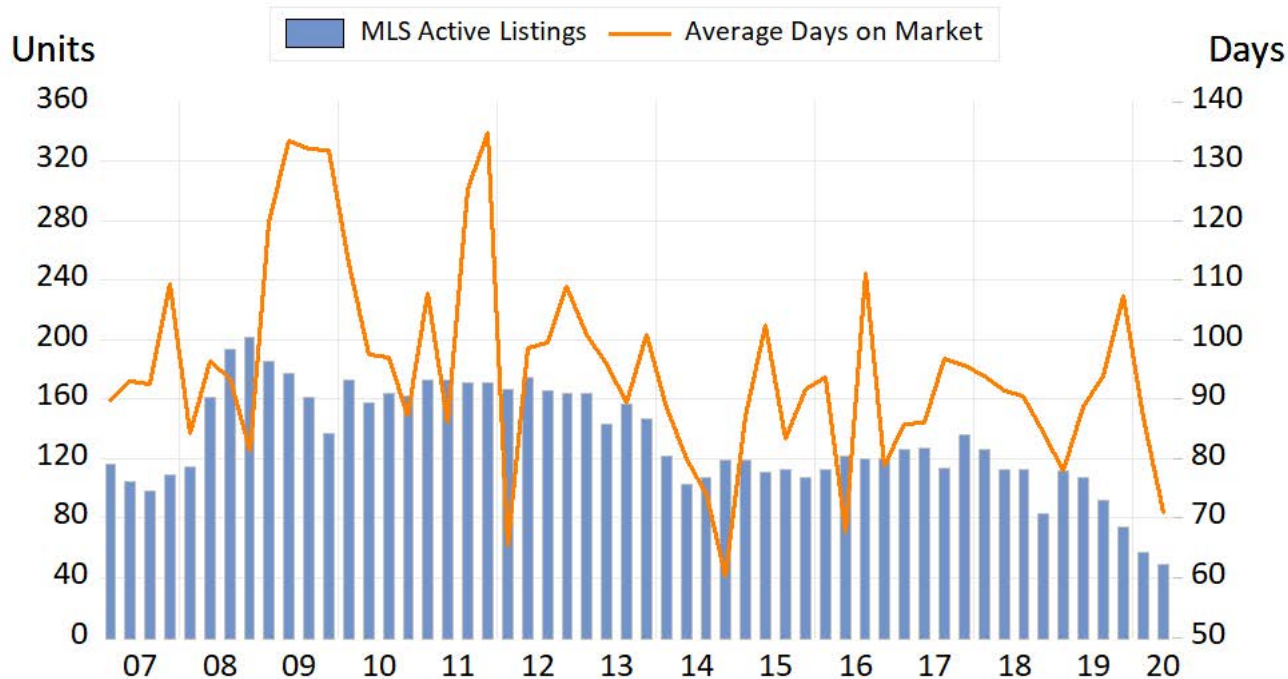

# Prince Rupert

Source: BC Northern Real Estate Board, BCREA Economics. All data is quarterly and seasonally adjusted