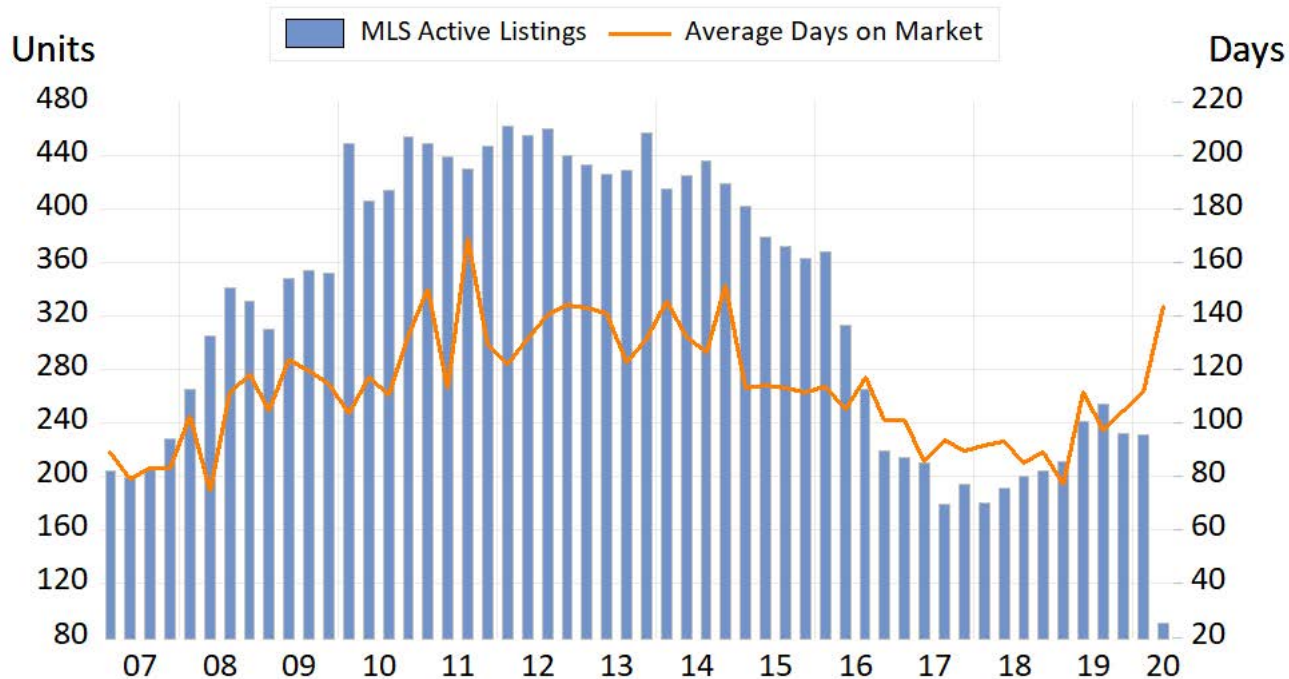

100 Mile House

Source: BC Northern Real Estate Board, BCREA Economics. All data is quarterly and seasonally adjusted