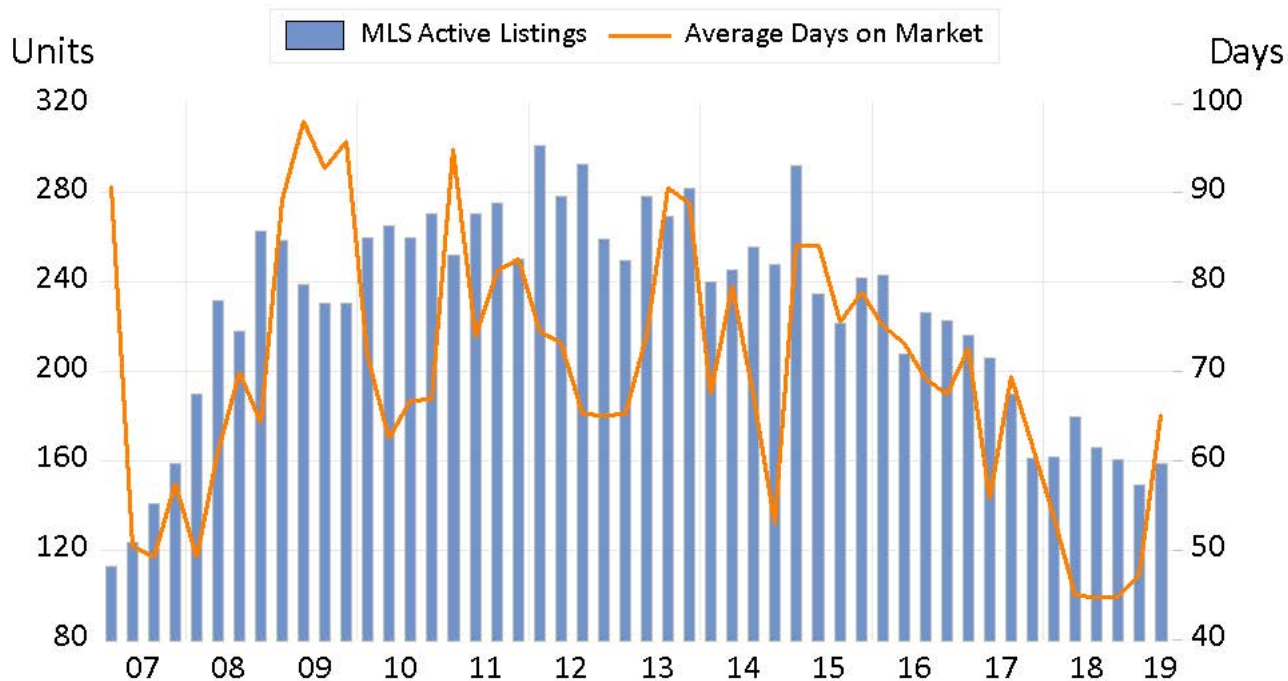

# Williams Lake

Source: BC Northern Real Estate Board, BCREA Economics. All data is quarterly and seasonally adjusted