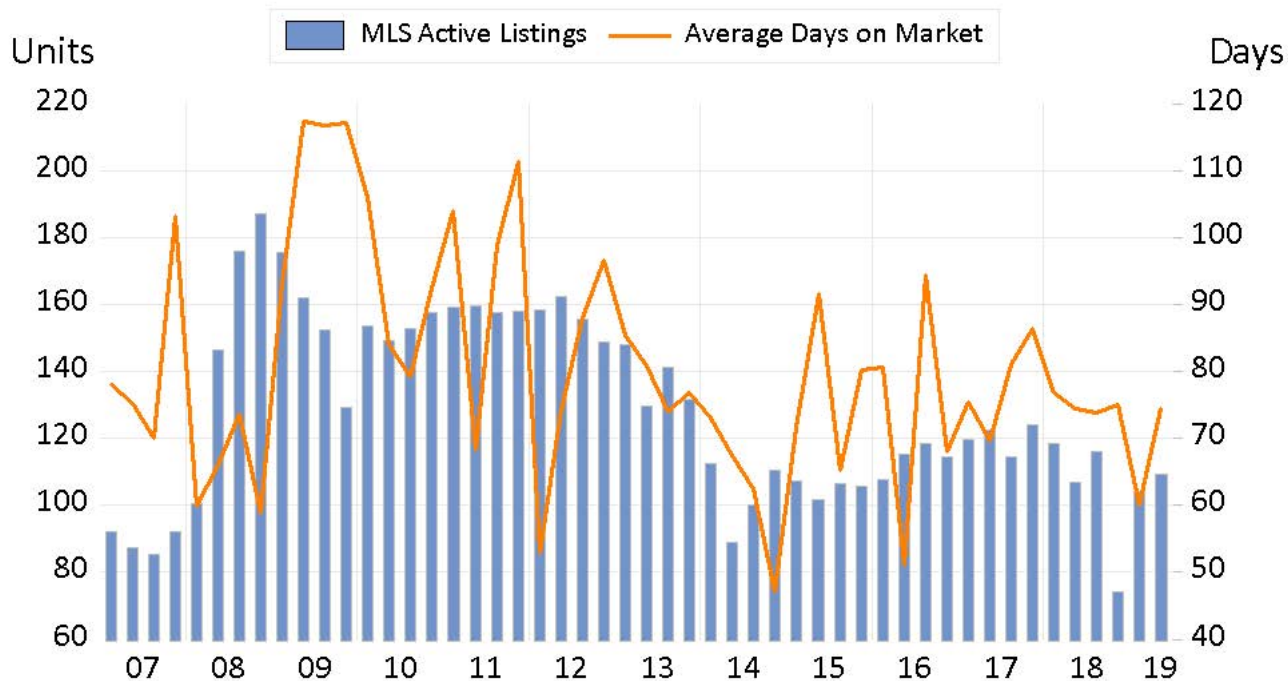

Prince Rupert

Source: BC Northern Real Estate Board, BCREA Economics. All data is quarterly and seasonally adjusted