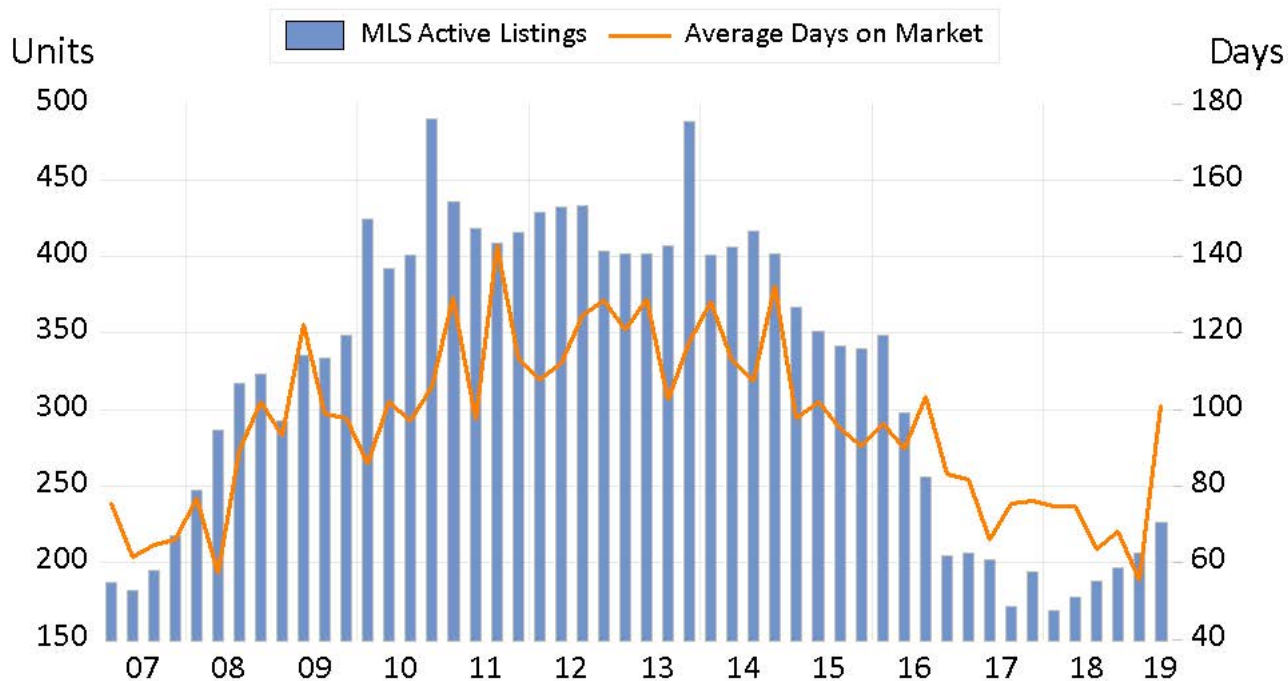

100 Mile House

Source: BC Northern Real Estate Board, BCREA Economics. All data is quarterly and seasonally adjusted