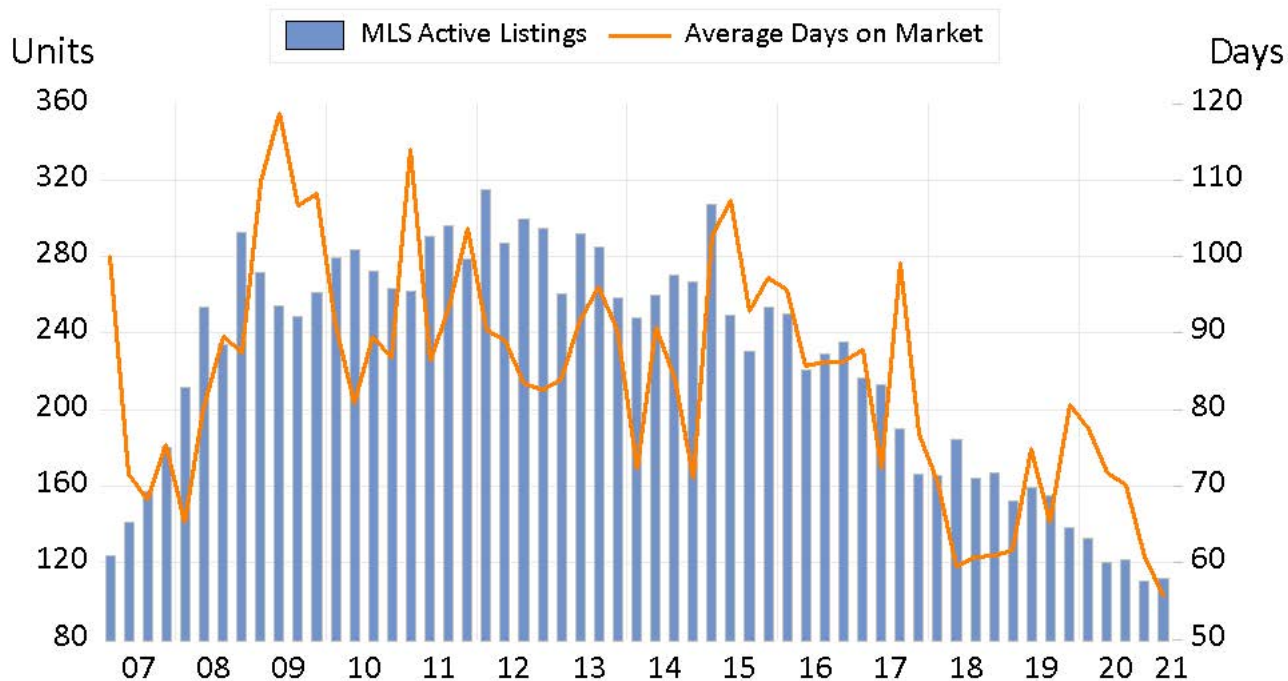

Williams Lake

Source: BC Northern Real Estate Board, BCREA Economics. All data is quarterly and seasonally adjusted