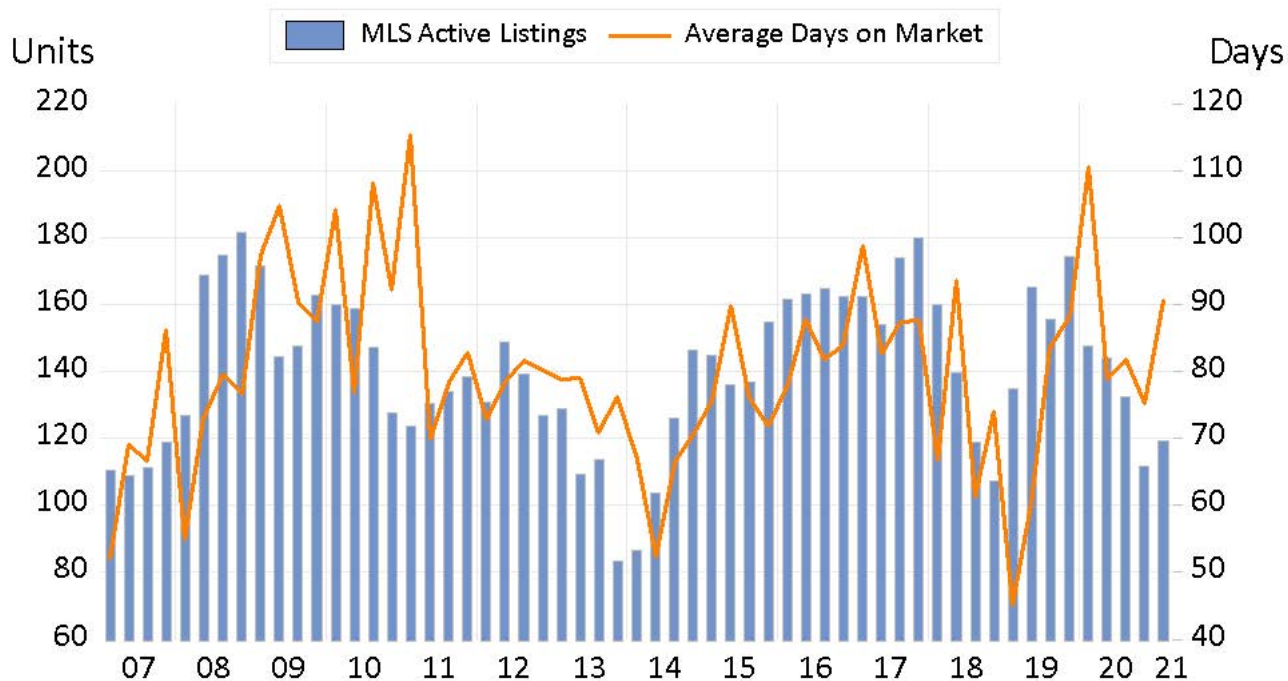

Terrace

Source: BC Northern Real Estate Board, BCREA Economics. All data is quarterly and seasonally adjusted