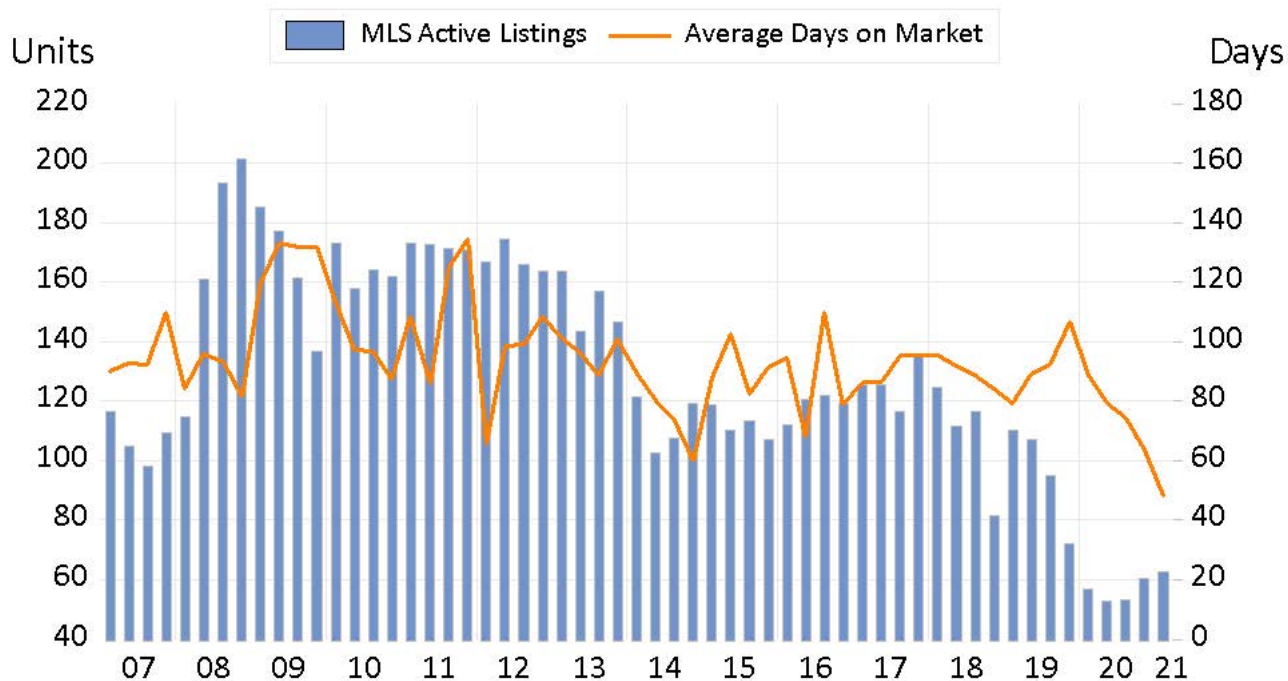

Prince Rupert

Source: BC Northern Real Estate Board, BCREA Economics. All data is quarterly and seasonally adjusted